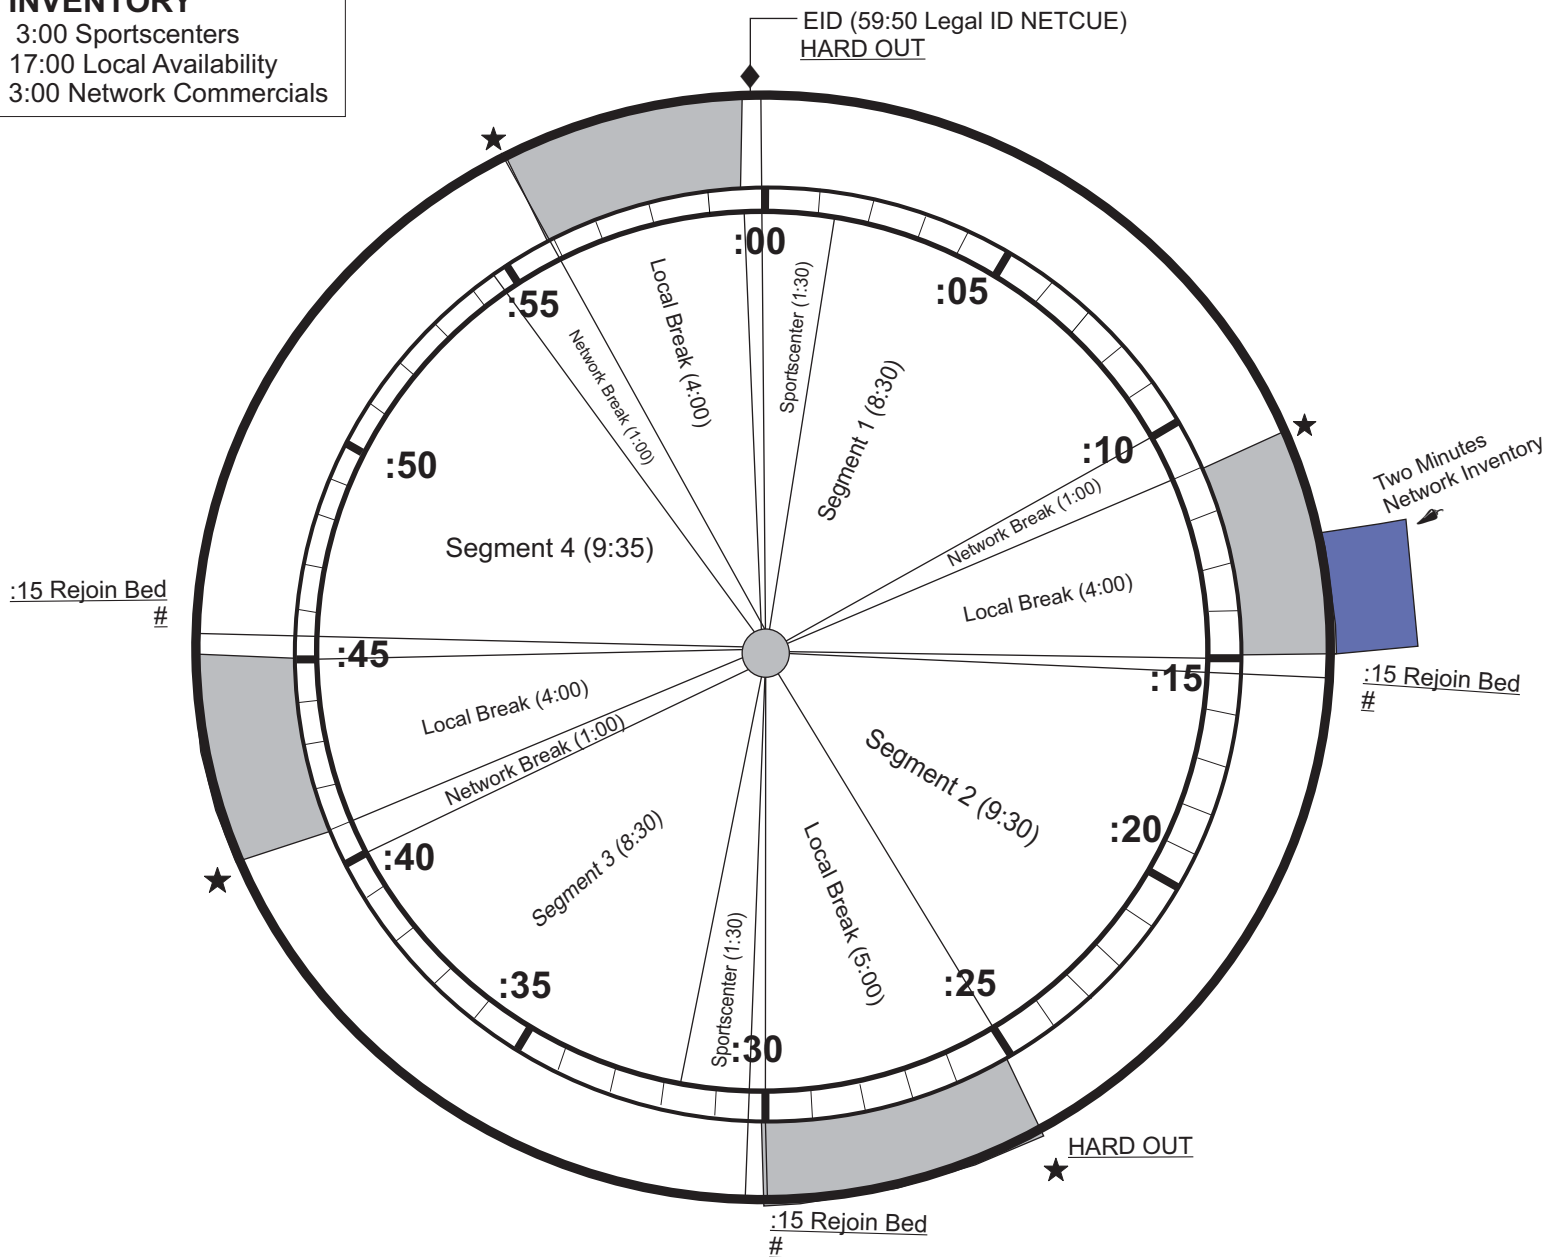

The Scott Van Pelt Programming Clock Monday-Friday 1:00 pm - 4:00 pm (ET)

INVENTORY

3:00 Sportscenters
17:00 Local Availability
3:00 Network Commercials

EXACT TIME for 59:50 break

- ★ The Network covers all local breaks EXCEPT the :10 Local ID @ 59:50 which is silent.

For Technical Help
ESPN Radio Affiliate Technical Operation Center
888-564-2539 Option 5

* The :15 rejoin beds can be used for local sale.

👉 The required two minute network inventory airs during the last two minutes of the first local break.

NETCUE FUNCTIONS	NETCUE
★ Starts local break	237
◆ ESPN Legal ID (59:50)	EID
# Local Rejoin ID	T98

EFFECTIVE 04/11/11