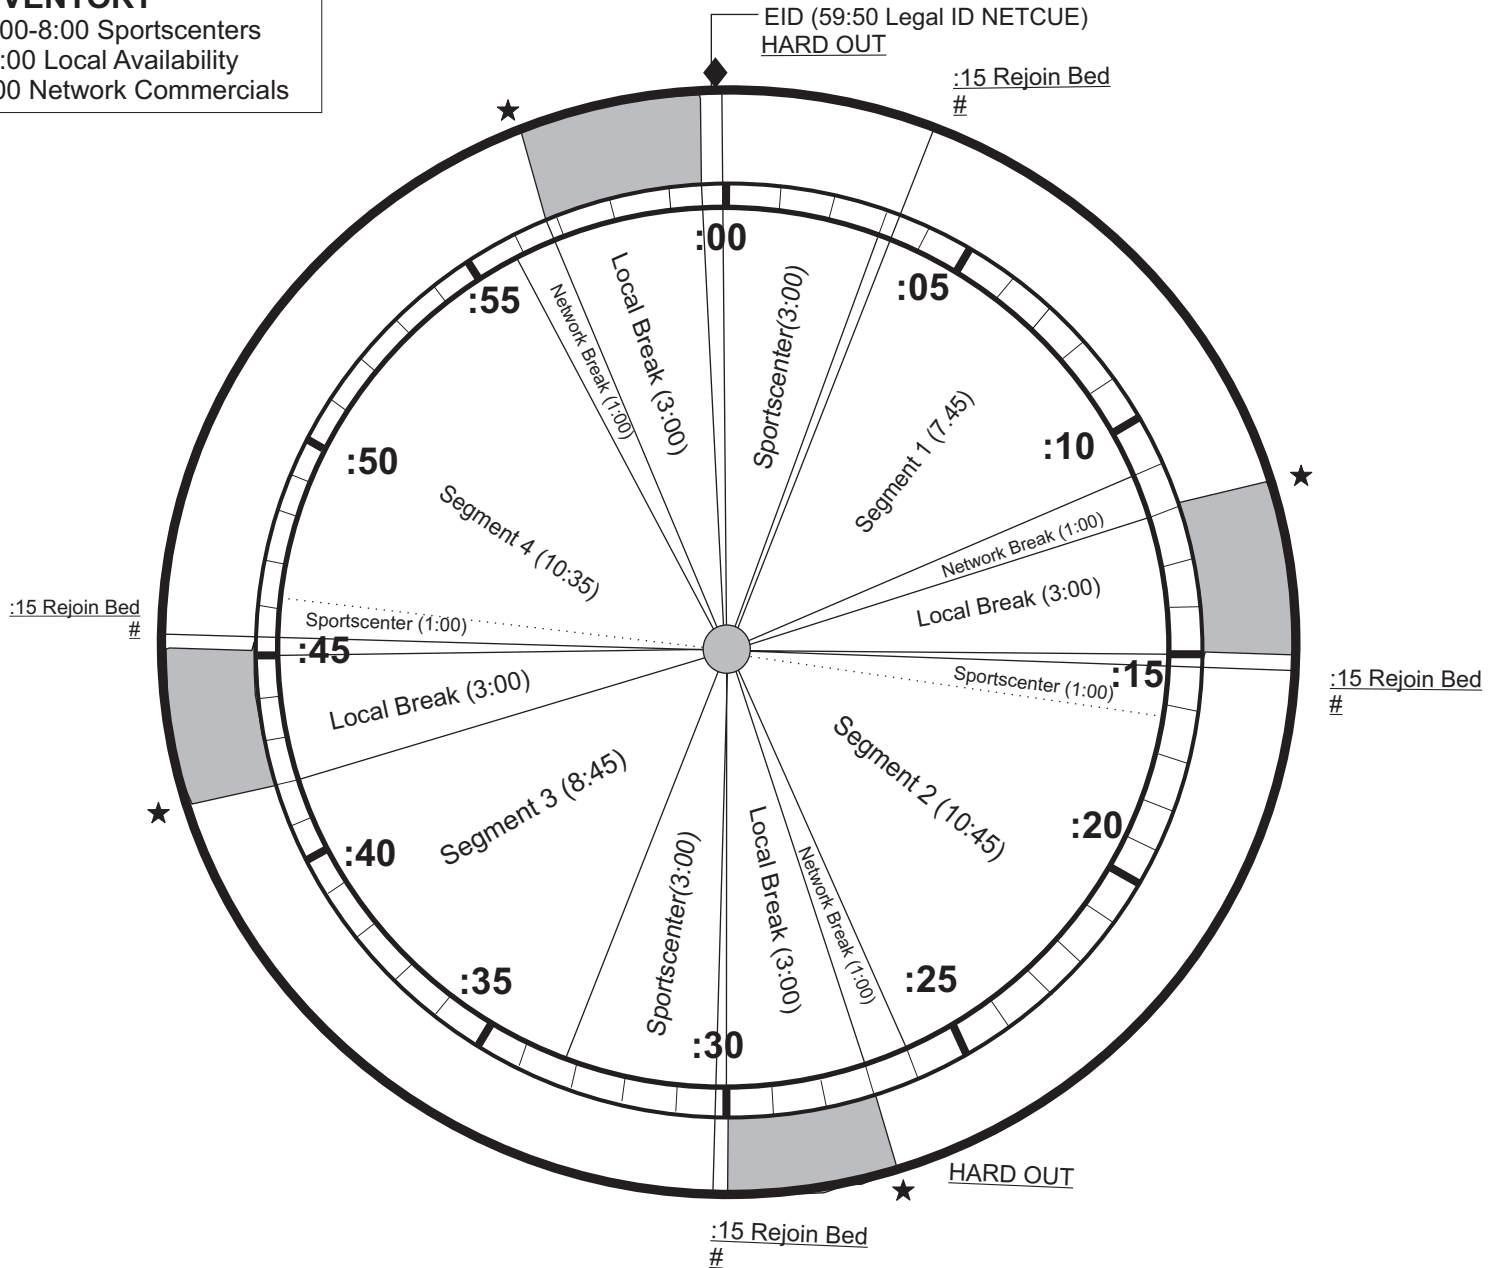

Nights / Weekends Programming Clock Saturday and Sunday All Hours Monday - Friday 7:00pm - 6:00am (ET)

INVENTORY

6:00-8:00 Sportscenters
12:00 Local Availability
3:00 Network Commercials

EXACT TIME for 59:50 break

- ★ The Network covers all local breaks EXCEPT the :10 Local ID @ 59:50 which is silent.

For Technical Help
ESPN Radio Affiliate Technical Operation Center
888-564-2539 Option 5

* One Minute Sportscenters are Optional

NETCUE FUNCTIONS	NETCUE
★ Starts local break	237
◆ ESPN Legal ID (59:50)	EID
# Local Rejoin ID	T98

EFFECTIVE 04/11/11