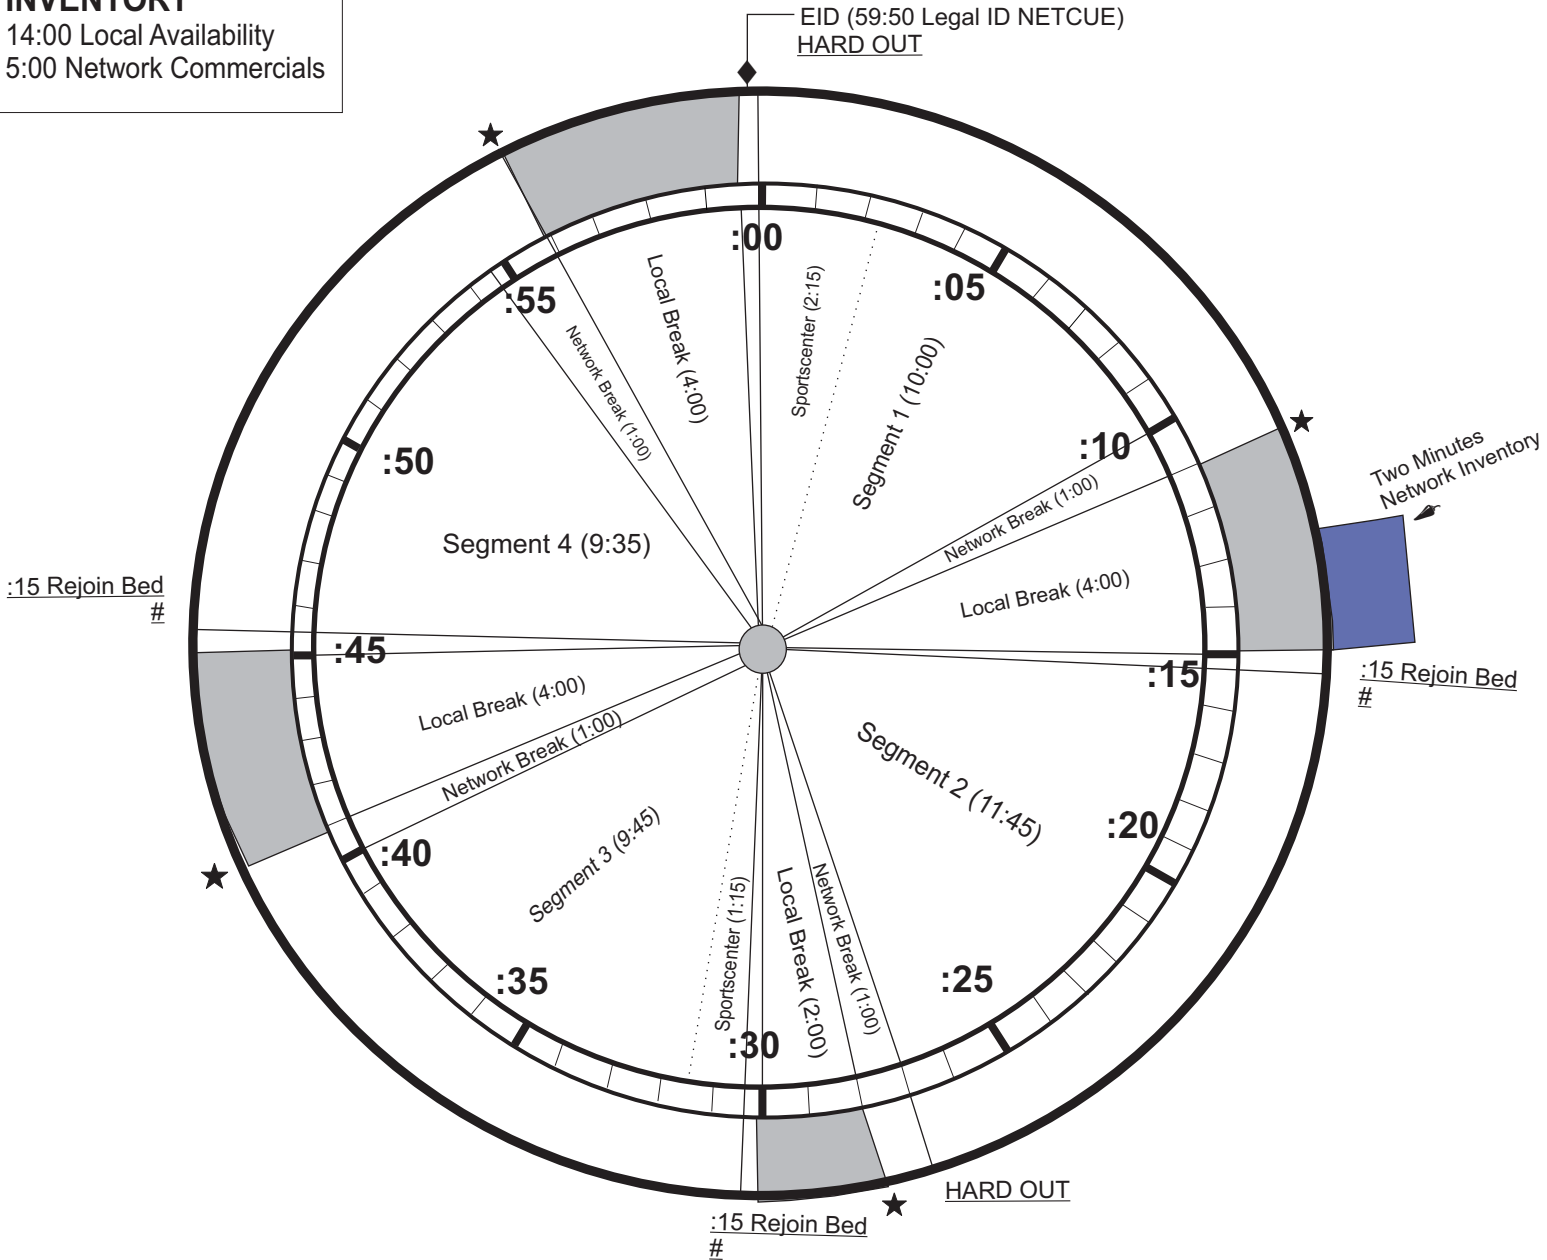

### EXACT TIME for 59:50 break

- ★ The Network covers all local breaks EXCEPT the :10 Local ID @ 59:50 which is silent.

For Technical Help Contact  
ESPN Radio Affiliate Technical Operations Center  
888-564-2539 Option 5

- \* 5th minute of Network spots will be live read before :40 break.
- \* The :15 rejoin beds can be used for local sale.
- \* The top of the hour SC length will float and could exceed 2:15.
- \* The bottom of the hour SC will be fixed at exactly 1:15.