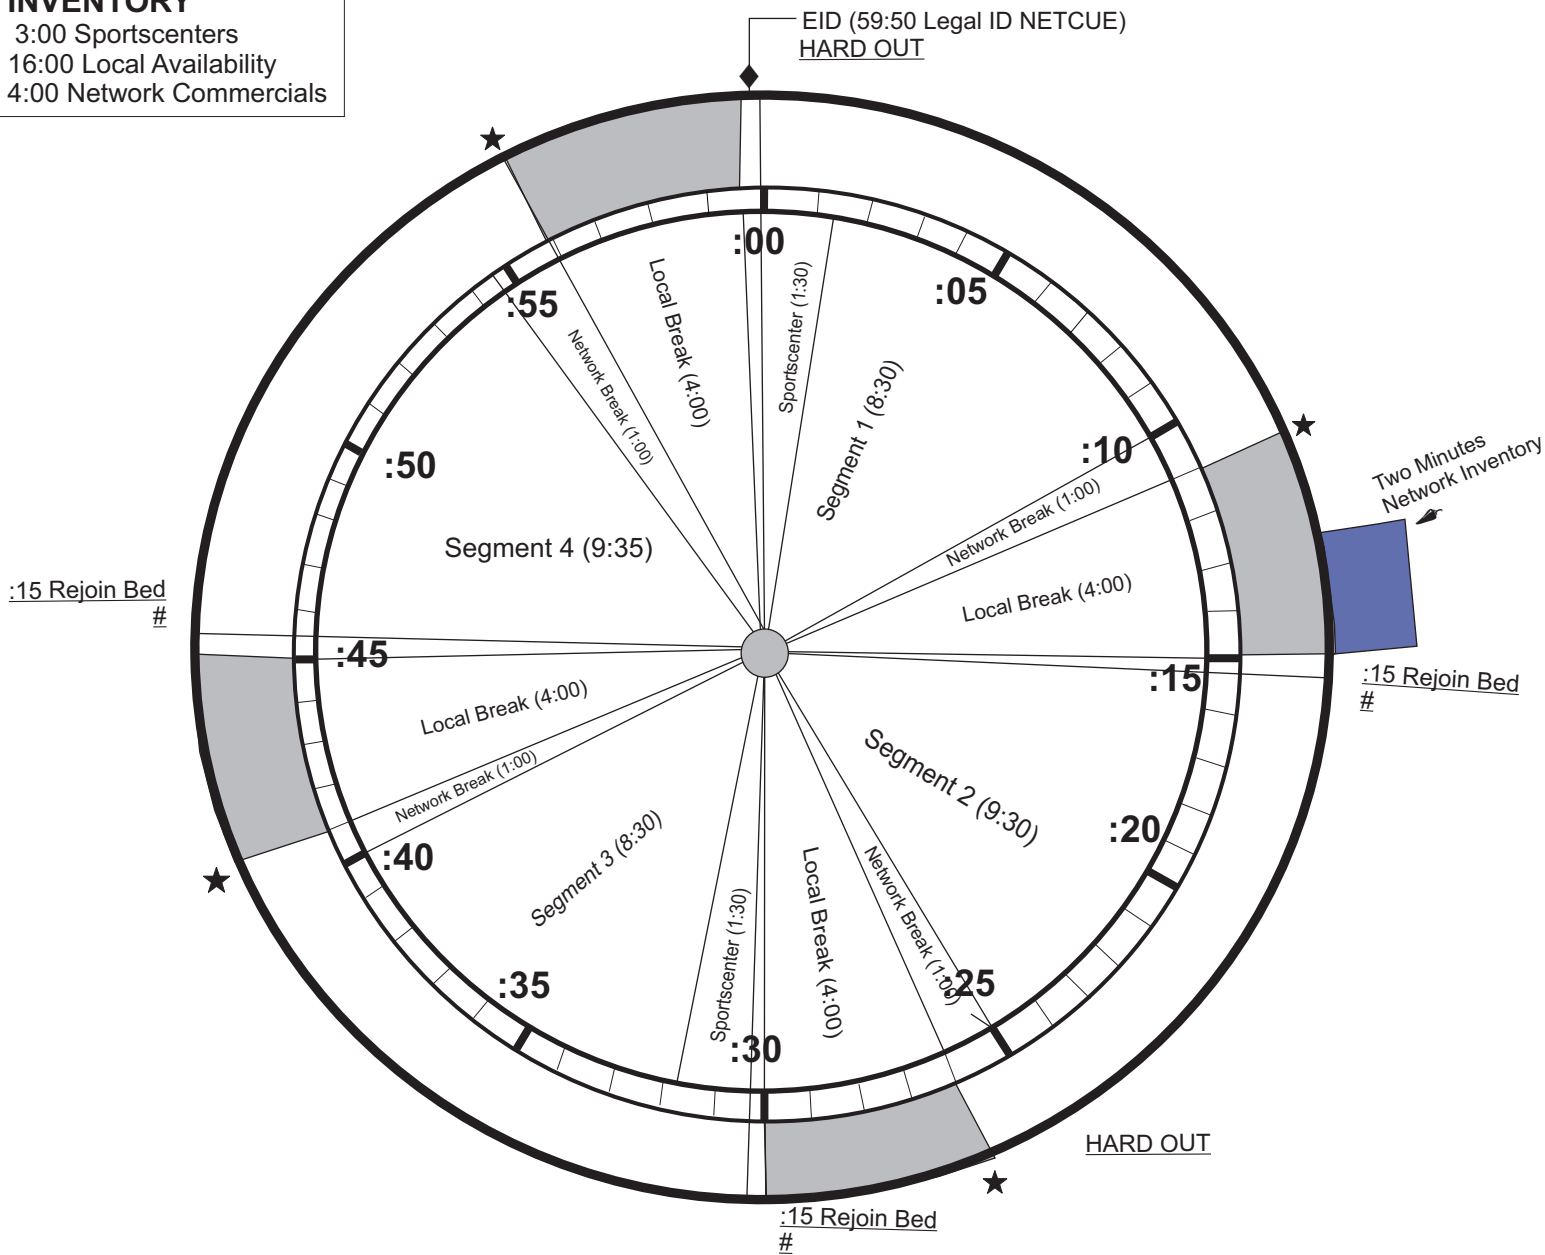

The Herd and Coach & Company Clock
Monday-Friday 10:00 am - 1:00 pm (ET)
Monday-Friday 4:00 pm - 7:00 pm (ET)

INVENTORY
3:00 Sportscenters
16:00 Local Availability
4:00 Network Commercials

EXACT TIME for 59:50 break

- ★ The Network covers all local breaks EXCEPT the :10 Local ID @ 59:50 which is silent.

For Technical Help
ESPN Radio Affiliate Technical Operation Center
888-564-2539 Option 5

*The :15 rejoin beds can be used for local sale.
✎ The required two minute network inventory airs during the last two minutes of the first local break.

NETCUE FUNCTIONS	NETCUE
★ Starts local break	237
◆ ESPN Legal ID (59:50)	EID
# Local Rejoin ID	T98