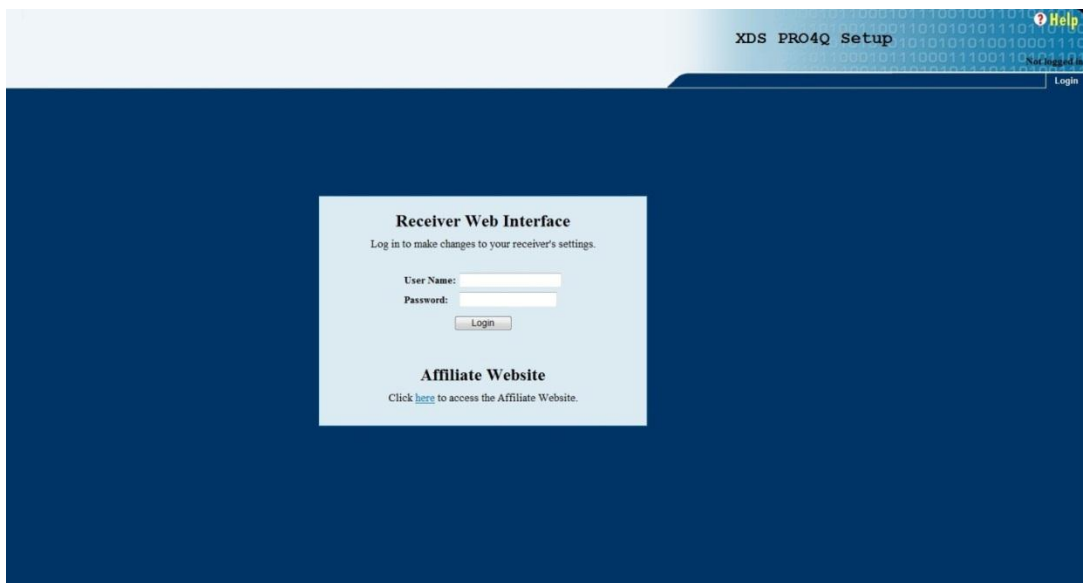

ESPN XDS Network Content and Internal Website

This guide will serve as a general view of the internal website and how to navigate around.

The connection to the website will require entering your IP address of the ESPN XDS receiver in the browser address bar and entering your password. Example would be <http://172.19.7.136>, and it will be unique to your facility.

Please note that this website is not available externally. You will have to login from a computer located on the same network. Shown below is the main login page.

To login, enter your user name: "tech", followed by: *your friendly password* in the password field.