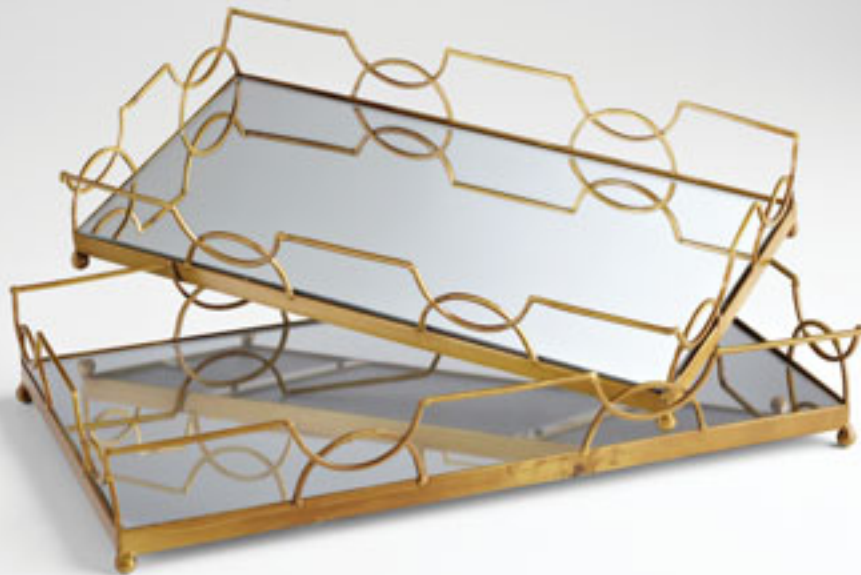

03079 BAMBOO SERVING TRAY

IRON // MARBLE
GOLD FINISH
3.5"(H) 13.25"(D) 26"(W)

[951130054]