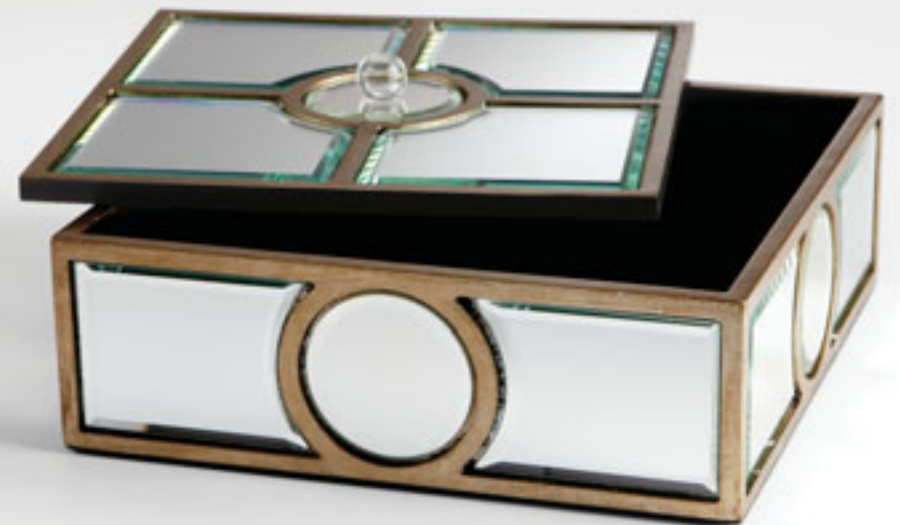

[37660082]

**04686 DRAGONFLY TRAY**

IRON  
SILVER // BRONZE FINISH  
8"(H) 6.25"(DIA)

[15460014]

STONES NOT INCLUDED

**05935 THROUGH THE LENS CONTAINER**

MIRRORED GLASS  
CLEAR // GOLD FINISH  
4.5"(H) 10"(D) 10"(W)