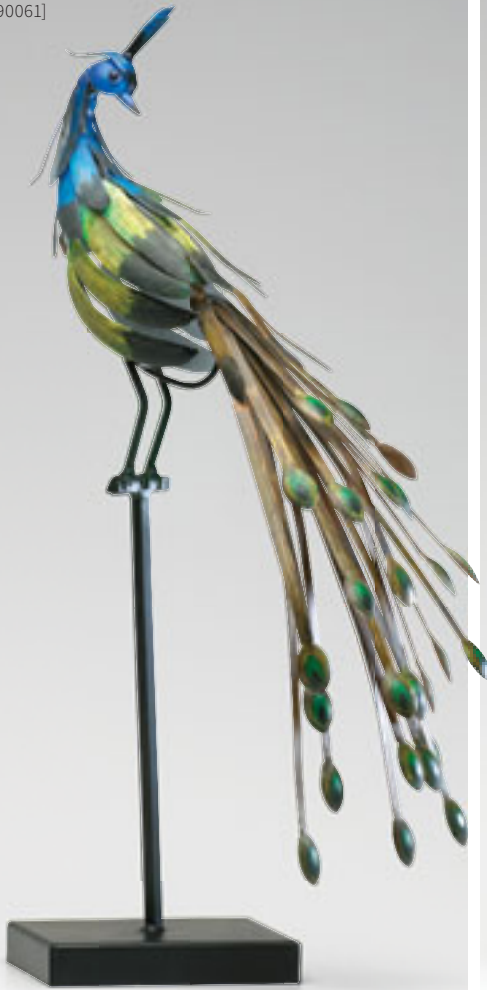

02826 PEACOCK ON STAND #2

IRON // WOOD
MULTI-COLORED FINISH
24.5"(H) 10.75"(D) 14"(W)

[821090061]