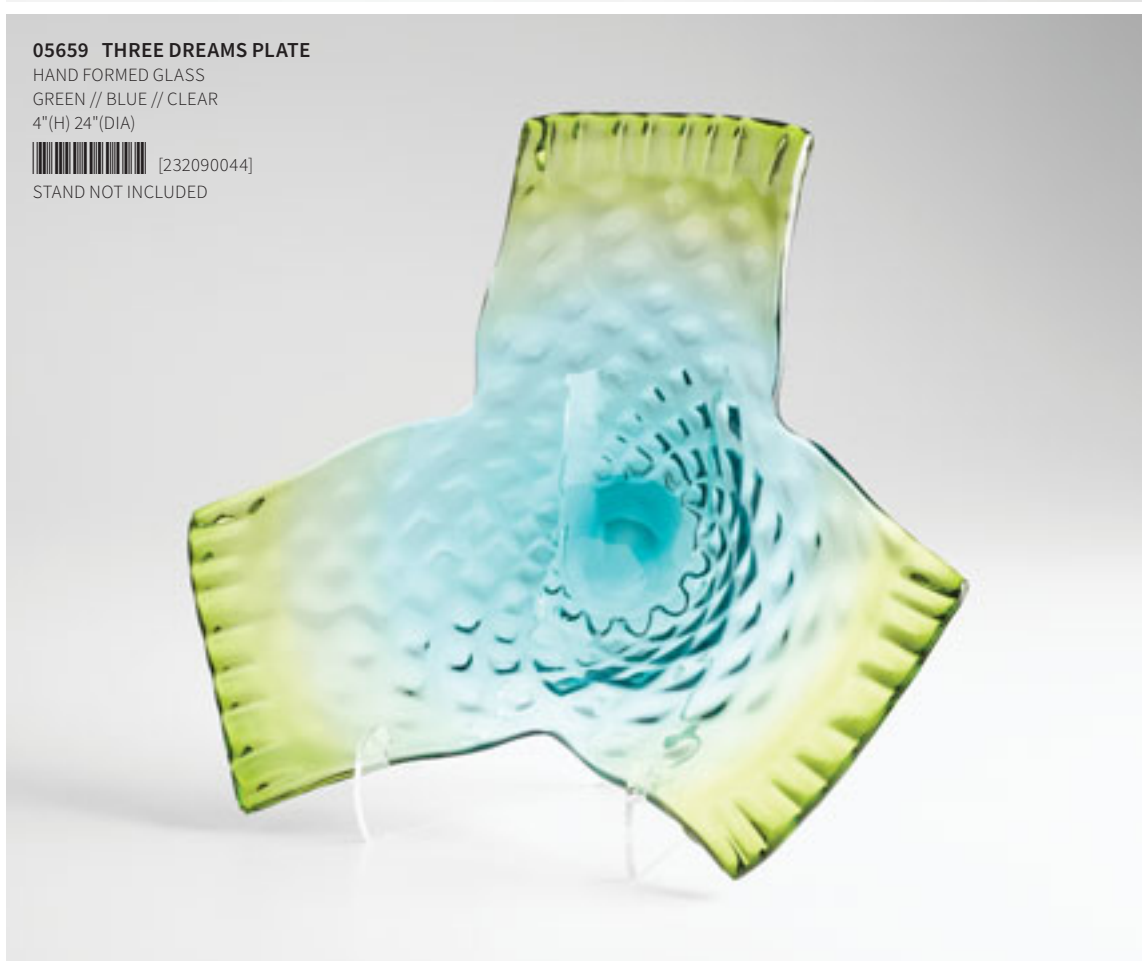

05659 THREE DREAMS PLATE

HAND FORMED GLASS
GREEN // BLUE // CLEAR
4"(H) 24"(DIA)

[232090044]

STAND NOT INCLUDED

06677 WOODSTOCK BOWL

GLASS
AMBER // BLUE
5.5"(H) 13.5"(DIA)

[95490035]