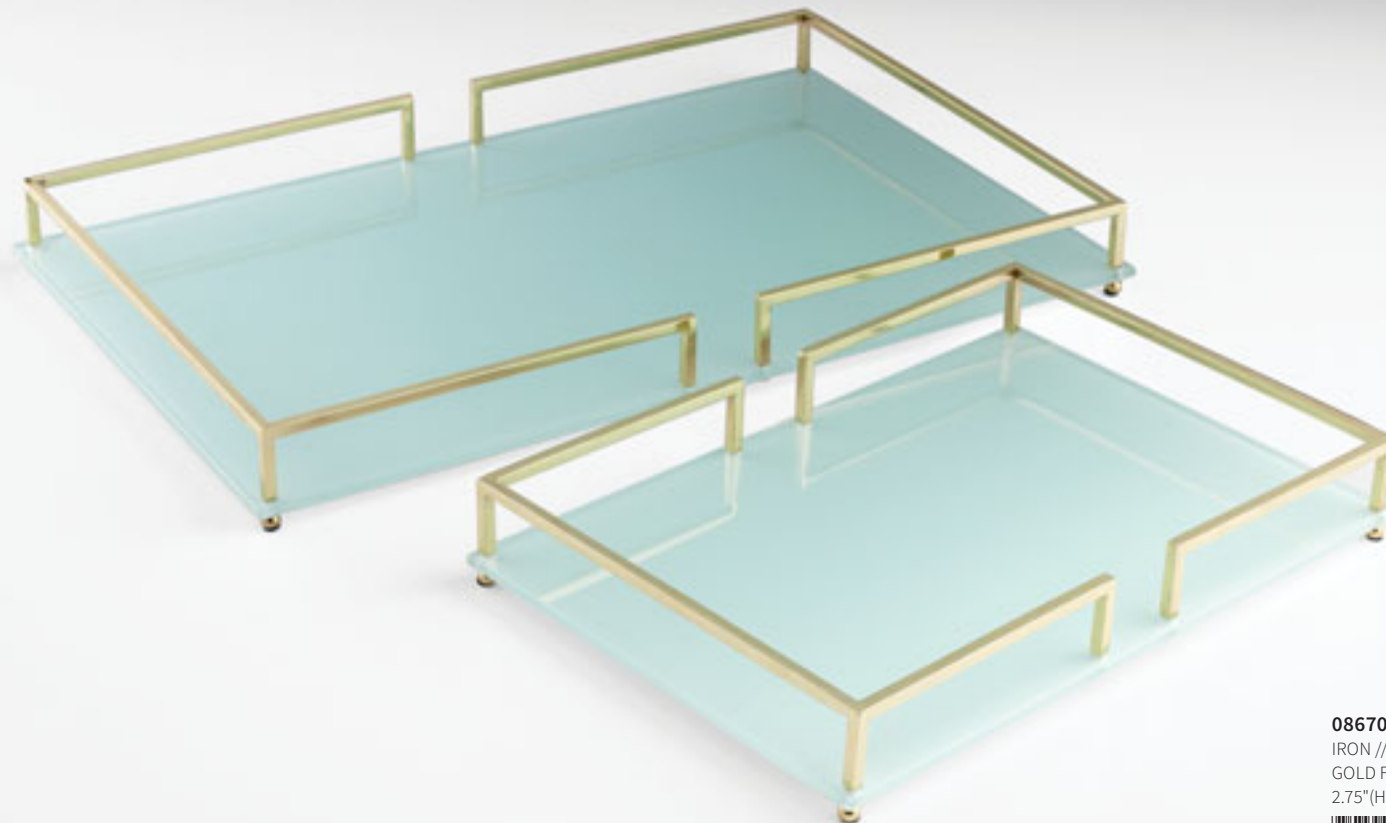

08669 LARGE CONTEMPO TRAY

IRON // GLASS
GOLD FINISH
2.75"(H) 16.25"(D) 26"(W)

[791690048]

08670 SMALL CONTEMPO NOIR

IRON // GLASS
GOLD FINISH
2.75"(H) 12.5"(D) 18"(W)

[691290036]