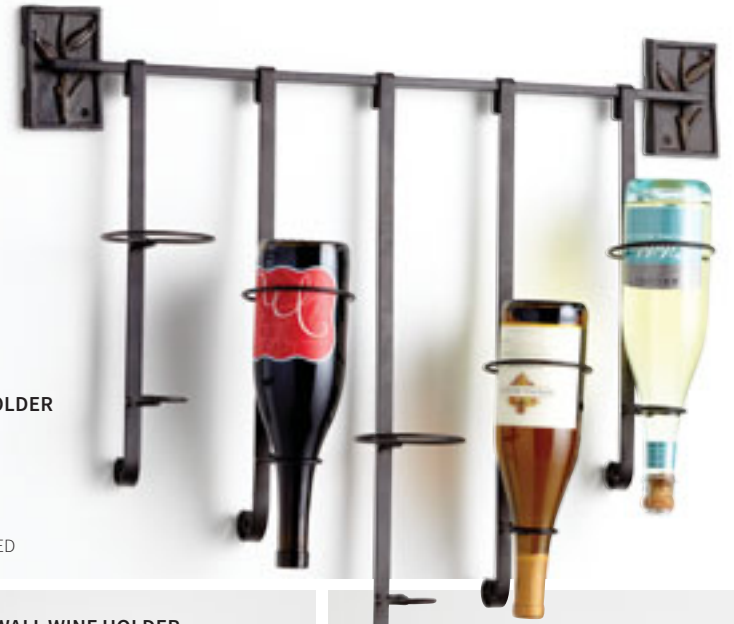

**05600 GRYLLS WINE HOLDER**

IRON  
BRONZE FINISH  
23.25"(H) 28"(W) 2.25"(EXT)  
[69360067]  
WINE BOTTLES NOT INCLUDED

**04902 SMALL FRESNO WALL WINE HOLDER**

IRON // WOOD  
RUSTIC FINISH  
44.25"(H) 7.75"(W) 7.5"(EXT)  
[31610098]  
WINE BOTTLE NOT INCLUDED