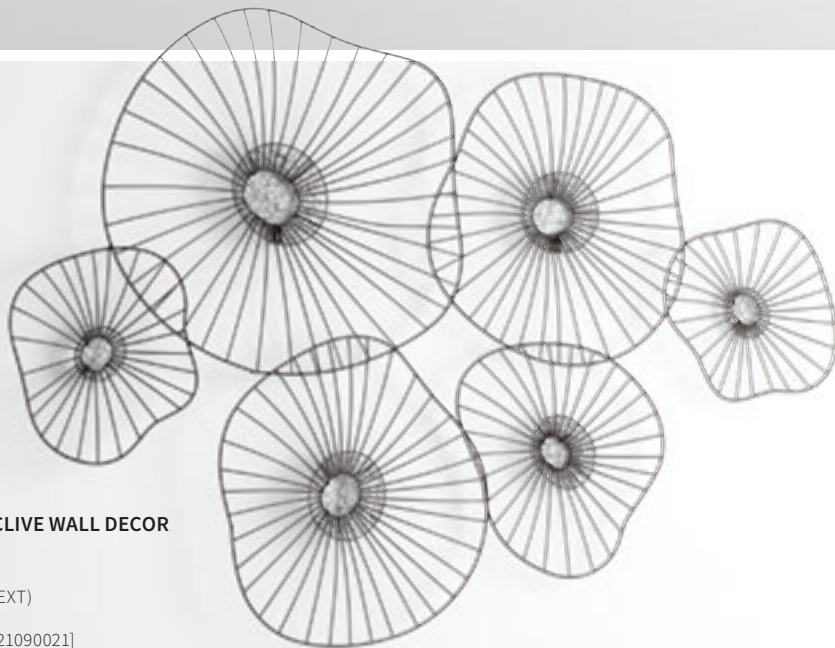

05619 LARGE CLIVE WALL DECOR

IRON
GRAPHITE FINISH
38"(H) 55.5"(W) 1"(EXT)