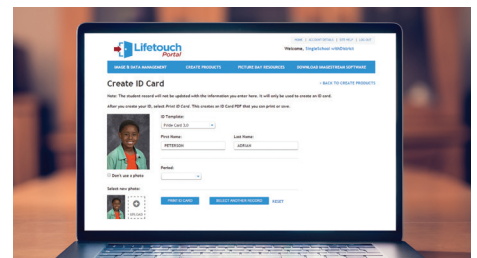

Picture Day is just the start: Manage images, data and more.

The Lifetouch Portal offers a reliable, protected way to store and access school images and data

Simplify your school picture management.

The Lifetouch Portal not only stores your students' school pictures and information, but this secure web-based system also ensures you have student data in one protected place. Plus, you'll be able to repurpose the images and data information to create ID Cards, recognition certificates and more right in the Portal.

Keep your student data secure

Forget the hassle of unsecure CDs or emails for managing school pictures. With the Lifetouch Portal, your Picture Day images are available in a completely secure, web-based application.

Create with complete control

The Portal allows users to securely access student images and data to easily create ID cards, class seating charts and other administrative resources.

Designated users can even view and download school-specific flyers and web banners from Portal.