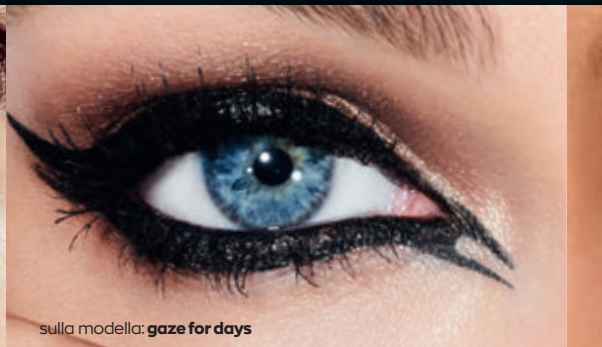

emerald  
smoke  
150672

vibrant  
spice  
150300

mocha latte  
150151

urban  
skyline  
150326

enchanted  
amethyst  
150557

smoldering  
blues  
150730

MUSSI EYELINER CONSIGLI E TRUCCHI BY ALIOSCIA

sulla modella: **intense brown**