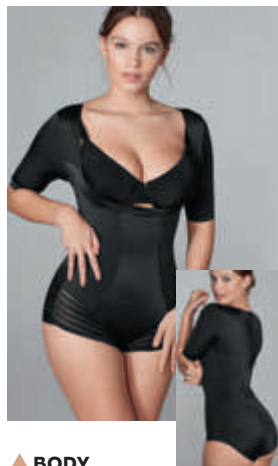

29,99

| | |
|----------|---------------|
| M-42/44 | 517581 |
| L-46/48 | 517615 |
| XL-50/52 | 518167 |

▲ **BODY
 AWARD-WINNING
 ARMS***
 BODY ILLUSION

Chiusura con bottoni automatici.
 Poliestere, elastam, nylon,
 tassello in cotone.
 34,99€