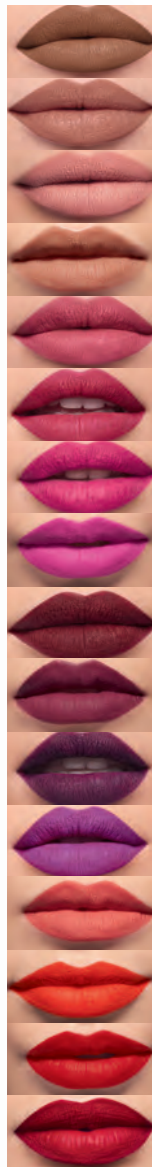

# 16 ORE DI COLORE MAT NO TRANSFER

BESTSELLER

COLORE NO TRANSFER CHE SI MUOVE INSIEME ALLE TUE LABBRA, PER IL MASSIMO COMFORT

TINTA LABBRA 7 ml

11,99€

**8,99**

- non-stop nude 196089
- can't quit café 199190
- persistent pink 196105
- influencing latte 150201
- relentless rose 196121
- run on rouge 196147
- fail-proof fuchsia 196071
- fierce pink 152090
- stay put sangria 196154
- in charge mauve 152801
- power on plum 196113
- overdrive orchid 196097
- power play peach 150490
- making moves melon 151050
- dynamite cherry 151787
- resilient red 196139