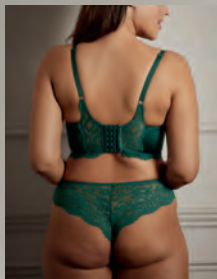

sensuelle

MERITI DI SENTIRTI
SEXY
OGNI GIORNO

spalline regolabili

retro in morbido pizzo

REGGISENO CARMELLA
SENSUELLE

Reggiseno con ferretto.
Tessuto principale: 92% nylon,
8% elastan. Pizzo: 89% nylon,
11% elastan. Maglina:
96% nylon, 4% elastan.
34,00€

24,99€

2B	493213	4C	493700
3B	493239	5C	493734
4B	493320	6D	493882
3C	493452		

BRASILIANO
CARMELLA
SENSUELLE

Tessuto principale:
92% nylon, 8% elastan.
Pizzo: 89% nylon,
11% elastan. Tassello
in cotone.
14,00€

9,99€

S/40-42	493890
M/44-46	493916
L/48-50	493924
XL/52-54	493973

la mia ampia
fascia sottoseno
dona un
supporto extra
e il massimo
comfort