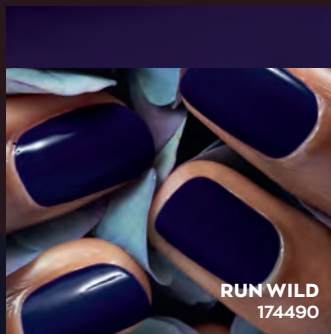

RUN WILD
174490