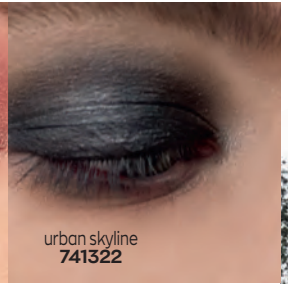

GLAZEWEAR PER LABBRA
DELIZIOSE, **SENZA EFFETTO
APPICCIOSO**

LIPGLOSS GLAZEWEAR
AVON TRUE 6 ml
5,99€

**4€
99**

rose glow
177246

smoldering blues
176016

burnished amber
150615

enchanted amethyst
150557

urban skyline
741322