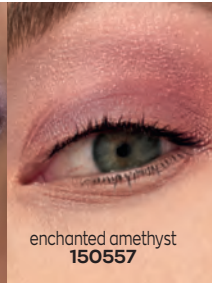

GLAZEWEAR PER LABBRA
DELIZIOSE, **SENZA EFFETTO
APPICCIOSO**

LIPGLOSS GLAZEWEAR
AVON TRUE 6 ml
5,99€

**4€
99**

rose glow
177246

smoldering blues
176016

burnished amber
150615

enchanted amethyst
150557

urban skyline
741322