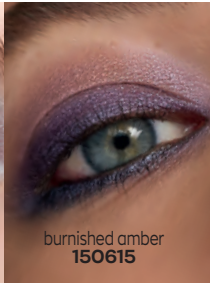

GLAZEWEAR PER LABBRA
DELIZIOSE, **SENZA EFFETTO
APPICCIOSO**

LIPGLOSS GLAZEWEAR
AVON TRUE 6 ml
5,99€

**4€
99**

rose glow
177246

smoldering blues
176016

burnished amber
150615

enchanted amethyst
150557

urban skyline
741322