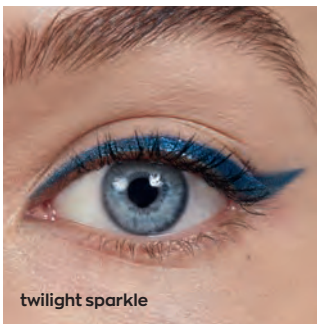

# BEAUTY BAR - EYELINER

twilight sparkle

black bioux 177501	twilight sparkle 187088	fuchsia 187138
black ice 187039	amethyst 187146	aqua sparkle 187096
brown sugar 187047	emerald glow 187112	silver lights 187062
smokey diamond 187054	sugar plum 187120	teal sparkle 187070