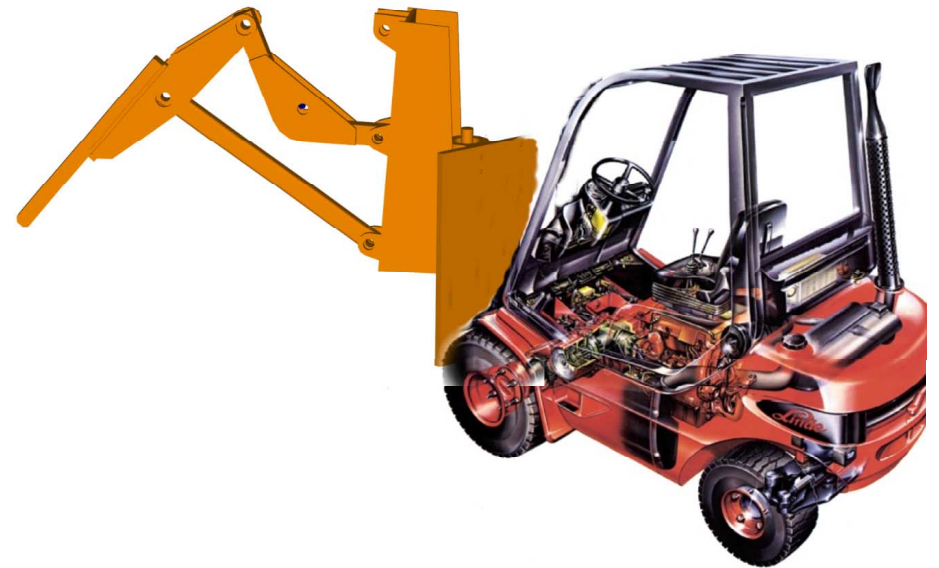

Goldendale Aluminum
 Diesel Powered
 Hydraulic
 Crust Breaker

Overall Dimensional Drawing