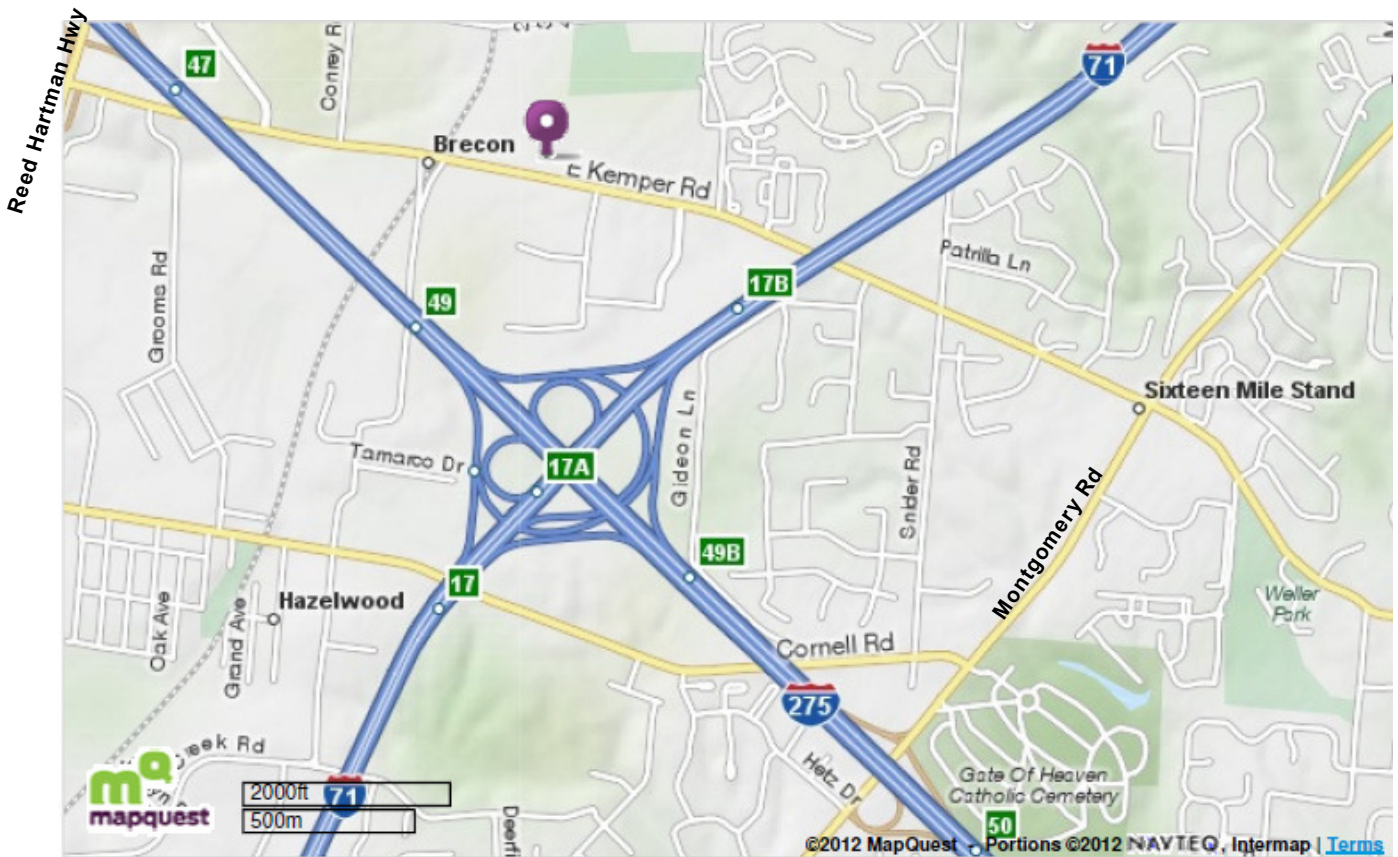

**Southwest Ohio
Invites You To:**

Neal's Design and Remodel

7770 Kemper Road | Cincinnati, OH 45249

(North of I-275, 1 mile East of Reed Hartman on E. Kemper Rd)

JDRF SW Ohio Ride to Cure Kick-Off

Come out and join us to celebrate the 2011 Ride Season and officially kick off the 2012 Season as the **NEW Southwest Ohio Chapter!** Learn about the five destination rides, see old friends, speak with veteran riders and coaches about their experiences with the program, and get the tools you need for successful fundraising! **Bring a friend!**

Location:

7770 Kemper Road
Cincinnati, OH 45249