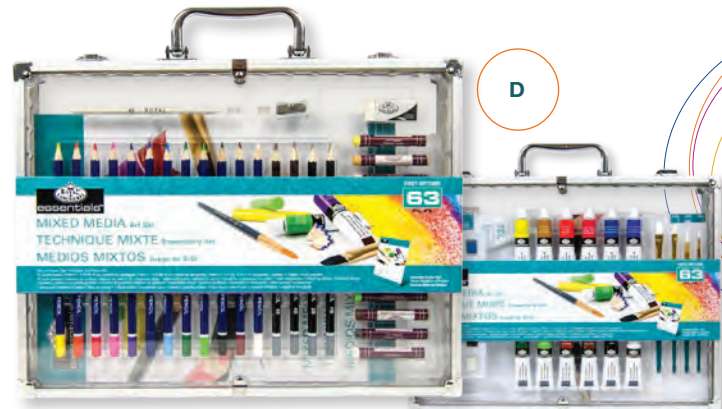

METAL CASE ART SETS

www.royalbrush.com

ESSENTIALS™ DOUBLE SIDED WINDOW ART SETS

Artists of all ages and skill levels will be inspired by our Double Sided Window Art Sets. These sets feature a large collection of high quality art supplies in an attractive metal case. Choose from: Sketch & Draw, Acrylic, Watercolor or Mixed Media.

Package Size: 11 3/4 in x 14 1/2 in x 2 1/4 in
(288.9 mm x 368.3 mm x 57.2 mm)

BACK VIEW

BACK VIEW

BACK VIEW

BACK VIEW

A

B

C