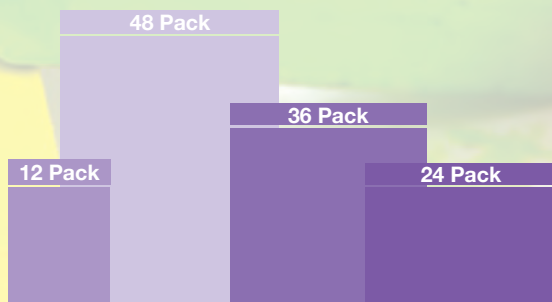

Standard Oil Pastel Packs

DIMENSIONS

- 12 PACK: 5 $\frac{1}{8}$ in x 3 $\frac{1}{8}$ in x $\frac{1}{2}$ in (130.2 mm x 79.4 mm x 12.7 mm)
- 24 PACK: 5 $\frac{1}{8}$ in x 5 $\frac{5}{8}$ in x $\frac{1}{2}$ in (130.2 mm x 142.9 mm x 12.7 mm)
- 36 PACK: 7 $\frac{1}{4}$ in x 5 $\frac{5}{8}$ in x $\frac{1}{2}$ in (184.15 mm x 142.9 mm x 12.7 mm)
- 48 PACK: 11 in x 7 $\frac{1}{8}$ in x $\frac{1}{2}$ in (279.4 mm x 181 mm x 12.7 mm)