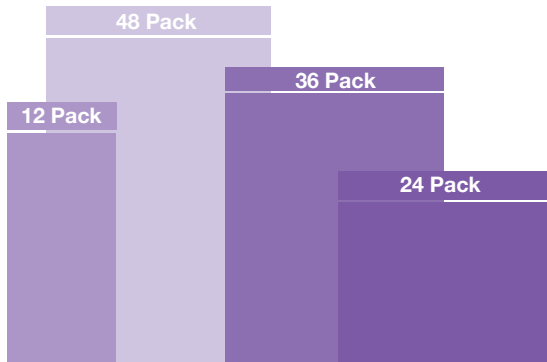

F

Package Size: 11 1/2 in x 7 in x 3 1/2 in
(292.1 mm x 177.8 mm x 88.9 mm)

3 Packs Include:

6 Packs Include:

12 Packs Include:

PASTEL PACKAGE INFORMATION

Artist Pastel Packs

DIMENSIONS