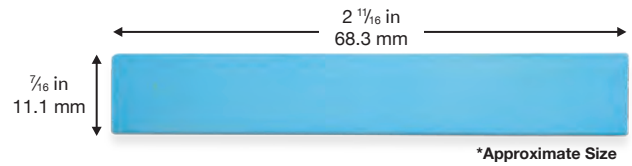

F

Package Size: 11 1/2 in x 7 in x 3 1/2 in
(292.1 mm x 177.8 mm x 88.9 mm)

3 Packs Include:

6 Packs Include:

12 Packs Include:

PASTEL PACKAGE INFORMATION

Artist Pastel Packs

DIMENSIONS