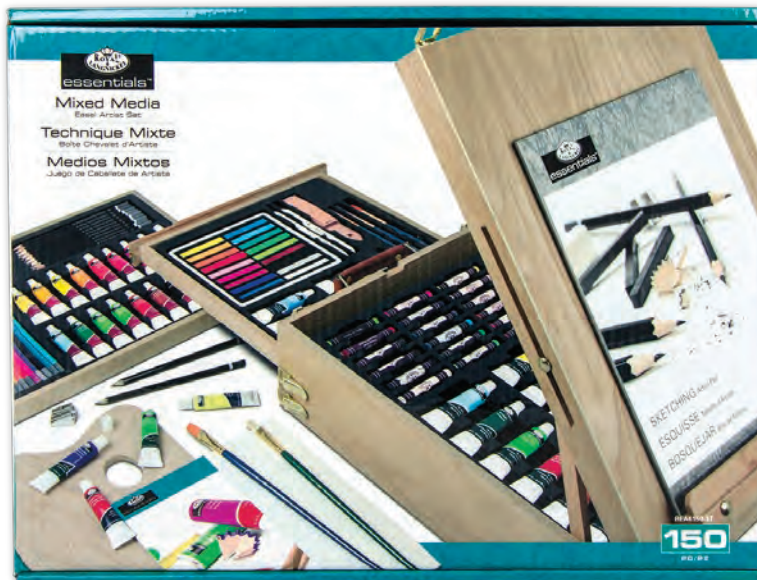

ESSENTIALS™ BOX EASEL ARTIST SETS

D. MIXED MEDIA

REA6150

UPC: 090672 226594 | MP:1

Contents - 150 pieces total:

- 18 Acrylic Paints (12 ml / 0.4 US fl. oz.)
- 18 Watercolor Paints (12 ml / 0.4 US fl. oz.)
- 18 Oil Color Paints (12 ml / 0.4 US fl. oz.)
- 18 Graphite Pencils
- 18 Watercolor Pencils
- 18 Soft Pastels
- 18 Oil Pastels
- 3 Gold Taklon Brushes
- 3 White Bristle Brushes
- 3 Black Taklon Brushes
- 3 Palette Knives
- 2 Blending Stumps
- 2 Artist Canvas Boards
- 1 Six-Well Palette
- 1 Wooden Palette
- 1 Sanding Block
- 1 Eraser
- 1 Sharpener
- 1 Sketching Artist Pad
- (9 in x 12 in / 229 mm x 305 mm)
- 1 Mixed Media Artist Pad
- (9 in x 12 in / 229 mm x 305 mm)
- 1 Easel with Storage Drawers

D

Package Size: 18 ¼ in x 13 ⅝ in x 6 in
(463.6 mm x 346.1 mm x 152.4 mm)

E. MIXED MEDIA

REA6300

UPC: 090672 069214 | MP:1

Contents - 102 pieces total:

- 15 Soft Pastels
- 12 Acrylic Paints (12 ml / 0.4 US fl. oz.)
- 12 Watercolor Paints (12 ml / 0.4 US fl. oz.)
- 12 Oil Color Paints (12 ml / 0.4 US fl. oz.)
- 12 Color Pencils
- 12 Oil Pastels
- 4 Instructional Guide Booklets
- 3 Gold Taklon Brushes
- 3 White Taklon Brushes
- 3 White Bristle Brushes
- 3 Palette Knives
- 2 Graphite Pencils
- 1 Eraser
- 1 Sharpener
- 1 Oval Palette
- 1 Wooden Palette
- 1 Painting Artist Pad
- (9 in x 12 in / 229 mm x 305 mm)
- 1 Drawing Artist Pad
- (9 in x 12 in / 229 mm x 305 mm)
- 1 Artist Brush Wrap
- 1 Artist Pencil Wrap
- 1 Easel with Storage Tray

E