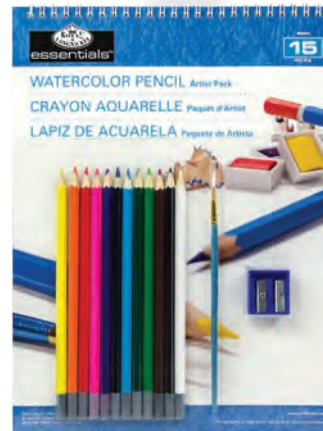

ESSENTIALS™ ARTIST PACKS

Essentials™ Artist Packs spark creativity in a variety of painting and drawing applications. These handy packs come with the basic supplies needed to create beautiful art. Choose from: Tracing, Watercolor, Watercolor Pencil, Drawing, Acrylic, Oil Color or Oil Pastel.

Package Size: 9 in x 12 in
(228.6 mm x 304.8 mm)

A. TRACING

RD501
UPC: 090672 057730 | MP:12
Weight: 40.5 lb (60 g/m²)
Contents - 5 pieces total:
3 Styluses
1 Graphite Paper
1 Tracing Artist Pad

B. WATERCOLOR

RD502
UPC: 090672 057747 | MP:12
Weight: 108.1 lb (160 g/m²)
Contents - 15 pieces total:
12 Watercolor Paints
(12 ml / 0.4 US fl. oz.)
2 Brushes
1 Watercolor Artist Pad

C. WATERCOLOR PENCIL

RD503
UPC: 090672 057754 | MP:12
Weight: 108.1 lb (160 g/m²)
Contents - 15 pieces total:
12 Watercolor Pencils
1 Brush
1 Sharpener
1 Watercolor Pencil Artist Pad

D. DRAWING

RD504
UPC: 090672 057761 | MP:12
Weight: 77.7 lb (115 g/m²)
Contents - 26 pieces total:
24 Color Pencils
1 Sharpener
1 Drawing Artist Pad

E. ACRYLIC

RD505
UPC: 090672 057778 | MP:12
Weight: 135.1 lb (200 g/m²)
Contents - 15 pieces total:
12 Acrylic Paints
(12 ml / 0.4 US fl. oz.)
2 Brushes
1 Acrylic Artist Pad

F. OIL COLOR

RD506
UPC: 090672 057785 | MP:12
Weight: 135.1 lb (200 g/m²)
Contents - 15 pieces total:
12 Oil Color Paints
(12 ml / 0.4 US fl. oz.)
2 Brushes
1 Oil Color Artist Pad

G. OIL PASTEL

RD507
UPC: 090672 057792 | MP:12
Weight: 135.1 lb (200 g/m²)
Contents - 27 pieces total:
24 Oil Pastels
2 Blending Stumps
1 Oil Pastel Artist Pad

C