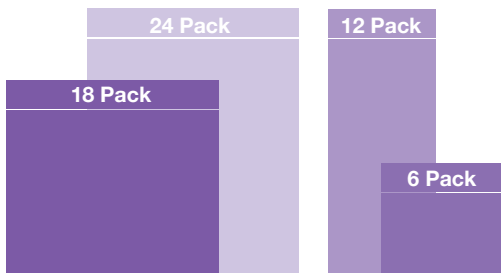

21 ml (0.71 fl. oz.) Artist Paint Packs

DIMENSIONS

- 6 PACK: 6 in x 5 3/8 in x 7/8 in (152.4 mm x 136.6 mm x 22.2 mm)
- 12 PACK: 11 7/8 in x 4 7/8 in x 7/8 in (301.6 mm x 123.8 mm x 22.2 mm)
- 18 PACK: 9 1/8 in x 9 1/4 in x 7/8 in (231.8 mm x 235 mm x 22.2 mm)
- 24 PACK: 11 1/2 in x 9 1/4 in x 7/8 in (292.1 mm x 235 mm x 22.2 mm)