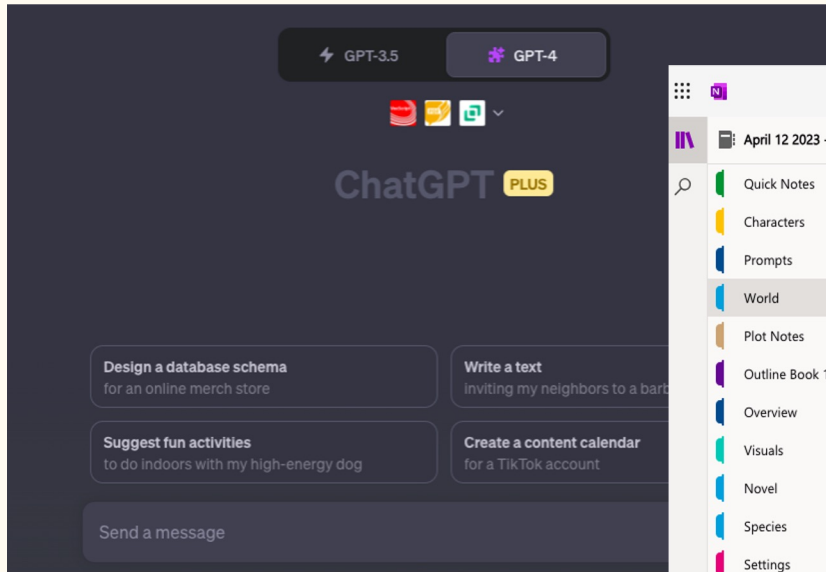

BLOOD ANGEL

BY

MELLE AMADE

AI4CES

AI Series Planning

- **Seamless Continuity:** AI supports character and plot consistency across multiple books
- **Arc Management:** Tracks and develops long-term story arcs, character development, and themes
- **World Expansion:** Assists in deepening the universe with history, lore, and setting
- **Plot Point Linking:** Connects plot points across they series
- **Timeline Synchronization:** Aligns events and character timelines
- **Motif and Theme:** Identifies and suggests ways to reinforce in each installment

ChatGPT and OneNote - Your Planning Team

April 12 2023 - Fantasy Romance Planner

Houses and Politics

Wednesday, April 12, 2023 6:33 PM

Fae House	Alliance	Goal	Key Members	Outcome
House Nightshade	Allied with House Shadowmire	To gain power and control over the fae realm	Lord Calantha, Lady Erebos	Achieved their goal but were ultimately overthrown by a coalition of other houses
House Silverwind	Neutral	To maintain their wealth and status	Lord Kael, Lady Kaída	Remained neutral throughout the conflict and maintained their wealth and status
House Emberglow	Allied with House Nightshade	To expand their territory and influence	Lord Caius, Lady Lyris	Were defeated in battle and forced to cede territory to other houses
House Thornbloom	Allied with House Starfall	To preserve the natural world and protect their people	Lord Eamon, Lady Niamh	Achieved their goal but suffered significant losses in the conflict
House Shadowmire	Allied with House Nightshade	To gain power and control over the fae realm	Lord Thorne, Lady Vesper	Initially achieved their goal but ultimately lost their position of power
House	Allied with	To restore balance	Lord	Played a crucial role in