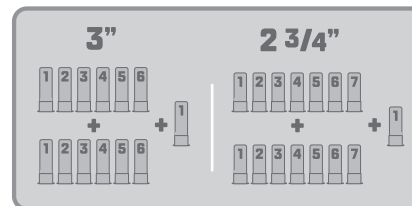

MAGAZINE CAPACITY

BULLPUP — SHOTGUN — INNOVATION