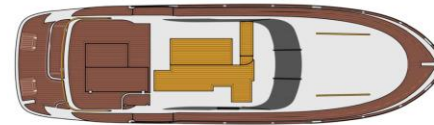

M375 Teak options

M375 Synthetic teak options

Standard pack

Standard pack

 Synthetic teak
 Natural teak

Teak Option 1: Full pack

Teak Option 2: Sidewalks

Teak Option 1: Full pack

Teak Option 2: Sidewalks

Teak Option 3: Platform and aft hatches

Teak Option 4: Aft deck floor

Teak Option 3: Platform and aft hatches

Teak Option 4: Aft deck floor

M360 Teak options 		M320 Teak options 	
Standard pack		Standard pack	
			
Teak Option 1: Full pack	Teak Option 2: Sidewalks	Teak Option 1: Full pack	Teak Option 2: Sidewalks
			
Teak Option 3: Platform and aft hatches	Teak Option 4: Cockpit floor	Teak Option 3: Platform and aft hatches	
			

M310 Teak options 	
Standard pack	
	
Teak Option 1: Full pack	Teak Option 2: Sidewalks
	
Teak Option 3: Platform and aft hatches	
	