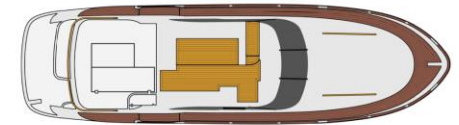

M375 Teak options

M375 Synthetic teak options

Standard pack

Standard pack

 Synthetic teak
 Natural teak

Teak Option 1: Full pack

Teak Option 2: Sidewalks

Teak Option 1: Full pack

Teak Option 2: Sidewalks

Teak Option 3: Platform and aft hatches

Teak Option 4: Aft deck floor

Teak Option 3: Platform and aft hatches

Teak Option 4: Aft deck floor

M360 Teak options 		M320 Teak options 	
Standard pack		Standard pack	
			
Teak Option 1: Full pack	Teak Option 2: Sidewalks	Teak Option 1: Full pack	Teak Option 2: Sidewalks
			
Teak Option 3: Platform and aft hatches	Teak Option 4: Cockpit floor	Teak Option 3: Platform and aft hatches	
			

M310 Teak options 	
Standard pack	
	
Teak Option 1: Full pack	Teak Option 2: Sidewalks
	
Teak Option 3: Platform and aft hatches	
	