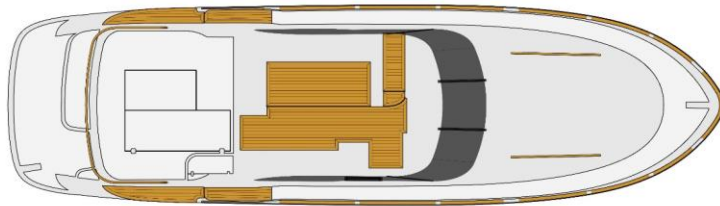

M375 Teak options

M375 Synthetic teak options

Standard pack

Standard pack

 Synthetic teak
 Natural teak

Teak Option 1: Full pack

Teak Option 2: Sidewalks

Teak Option 1: Full pack

Teak Option 2: Sidewalks

Teak Option 3: Platform and aft hatches

Teak Option 4: Aft deck floor

Teak Option 3: Platform and aft hatches

Teak Option 4: Aft deck floor

M360 Teak options 		M320 Teak options 	
Standard pack		Standard pack	
			
Teak Option 1: Full pack	Teak Option 2: Sidewalks	Teak Option 1: Full pack	Teak Option 2: Sidewalks
			
Teak Option 3: Platform and aft hatches	Teak Option 4: Cockpit floor	Teak Option 3: Platform and aft hatches	
			