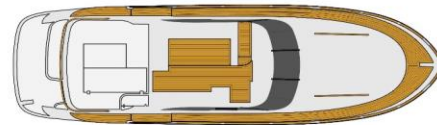

M375 Teak options

M375 Synthetic teak options

Standard pack

Standard pack

 Synthetic teak
 Natural teak

Teak Option 1: Full pack

Teak Option 2: Sidewalks

Teak Option 1: Full pack

Teak Option 2: Sidewalks

Teak Option 3: Platform and aft hatches

Teak Option 4: Aft deck floor

Teak Option 3: Platform and aft hatches

Teak Option 4: Aft deck floor

M360 Teak options 		M320 Teak options 	
Standard pack		Standard pack	
			
Teak Option 1: Full pack	Teak Option 2: Sidewalks	Teak Option 1: Full pack	Teak Option 2: Sidewalks
			
Teak Option 3: Platform and aft hatches	Teak Option 4: Cockpit floor	Teak Option 3: Platform and aft hatches	
			