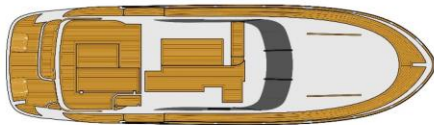

M375 Teak options

M375 Synthetic teak options

Standard pack

Standard pack

 Synthetic teak
 Natural teak

Teak Option 1: Full pack

Teak Option 2: Sidewalks

Teak Option 1: Full pack

Teak Option 2: Sidewalks

Teak Option 3: Platform and aft hatches

Teak Option 4: Aft deck floor

Teak Option 3: Platform and aft hatches

Teak Option 4: Aft deck floor

M360 Teak options 		M320 Teak options 	
Standard pack		Standard pack	
			
Teak Option 1: Full pack	Teak Option 2: Sidewalks	Teak Option 1: Full pack	Teak Option 2: Sidewalks
			
Teak Option 3: Platform and aft hatches	Teak Option 4: Cockpit floor	Teak Option 3: Platform and aft hatches	
			

M310 Teak options 	
Standard pack	
	
Teak Option 1: Full pack	Teak Option 2: Sidewalks
	
Teak Option 3: Platform and aft hatches	
	