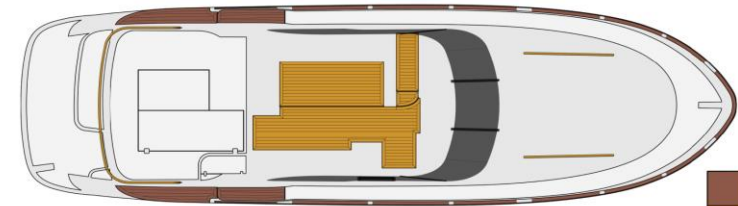

M375 Teak options

M375 Synthetic teak options

Standard pack

Standard pack

 Synthetic teak
 Natural teak

Teak Option 1: Full pack

Teak Option 2: Sidewalks

Teak Option 1: Full pack

Teak Option 2: Sidewalks

Teak Option 3: Platform and aft hatches

Teak Option 4: Aft deck floor

Teak Option 3: Platform and aft hatches

Teak Option 4: Aft deck floor

M360 Teak options 		M320 Teak options 	
Standard pack		Standard pack	
			
Teak Option 1: Full pack	Teak Option 2: Sidewalks	Teak Option 1: Full pack	Teak Option 2: Sidewalks
			
Teak Option 3: Platform and aft hatches	Teak Option 4: Cockpit floor	Teak Option 3: Platform and aft hatches	
			

M310 Teak options 	
Standard pack	
	
Teak Option 1: Full pack	Teak Option 2: Sidewalks
	
Teak Option 3: Platform and aft hatches	
	