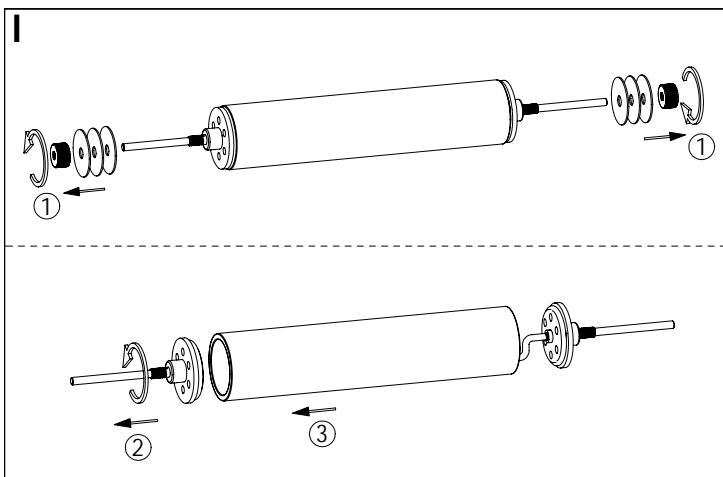

Safety Instructions

0, 1, 2, 3, 4, 5a, 6, 7, 8, 9,
10,11,12,13,14,15,16,17,
18,20,21,22,23,24

Info Hotline

+49 (0) 5041 998 389

Mon.-Do. 7⁰⁰-20⁰⁰

Fr. 7⁰⁰-17⁰⁰

Paulmann Licht GmbH
31832 Springe / Germany
www.paulmann.com

Art.-Nr.:
94067

(+MA 173)

PDG 03/11