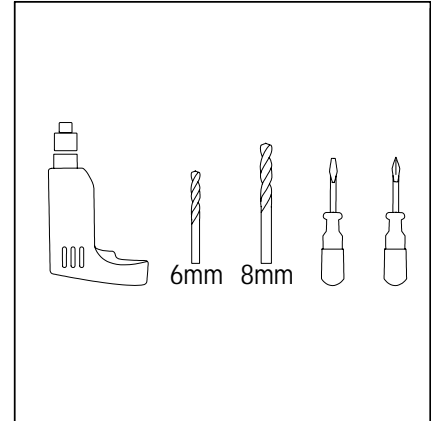

Safety Instructions

0, 1, 2, 3, 4, 5a, 6, 7, 8, 9,
10,11,12,13,14,15,16,17,
18,20,21,22,23,24

Info Hotline

+49 (0) 5041 998 389

Mon.-Do. 7⁰⁰-20⁰⁰

Fr. 7⁰⁰-17⁰⁰

Paulmann Licht GmbH
31832 Springe / Germany
www.paulmann.com

Art.-Nr.:
94067

(+MA 173)

PDG 03/11