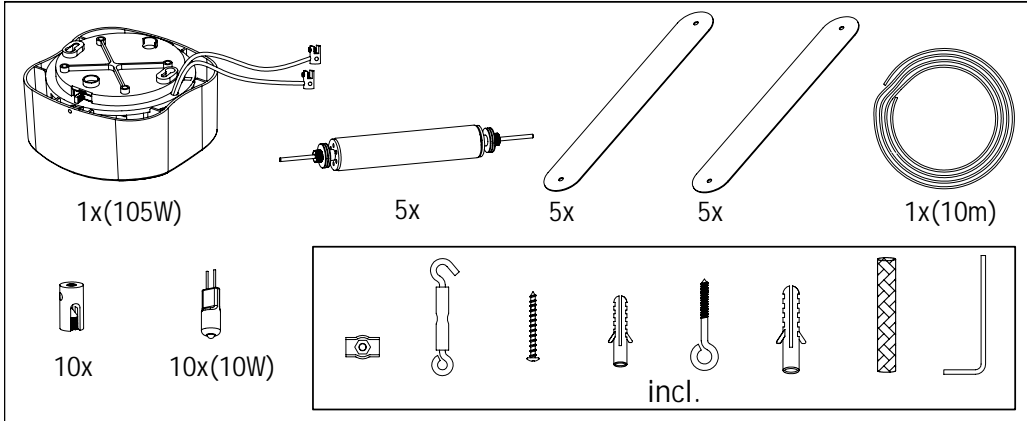

Safety Instructions

0, 1, 2, 3, 4, 5a, 6, 7, 8, 9,
10,11,12,13,14,15,16,17,
18,20,21,22,23,24

Info Hotline

+49 (0) 5041 998 389

Mon.-Do. 7⁰⁰-20⁰⁰

Fr. 7⁰⁰-17⁰⁰

Paulmann Licht GmbH
31832 Springe / Germany
www.paulmann.com

Art.-Nr.:
94067

(+MA 173)

PDG 03/11