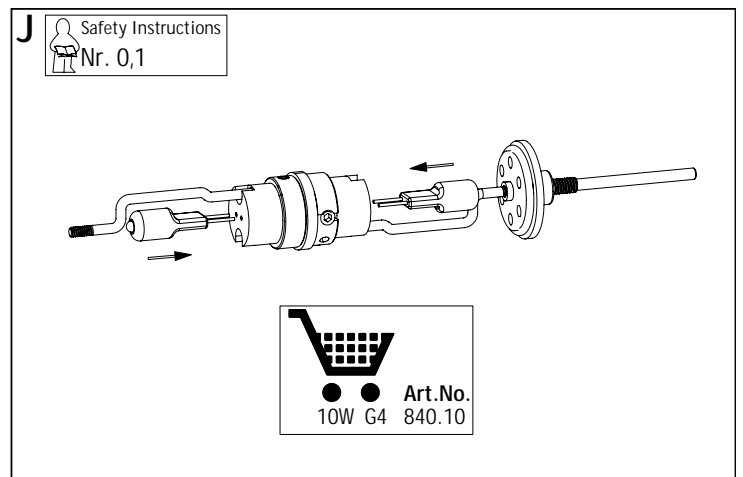

Safety Instructions

0, 1, 2, 3, 4, 5a, 6, 7, 8, 9,
10,11,12,13,14,15,16,17,
18,20,21,22,23,24

Info Hotline

+49 (0) 5041 998 389

Mon.-Do. 7⁰⁰-20⁰⁰

Fr. 7⁰⁰-17⁰⁰

Paulmann Licht GmbH
31832 Springe / Germany
www.paulmann.com

Art.-Nr.:
94067

(+MA 173)

PDG 03/11