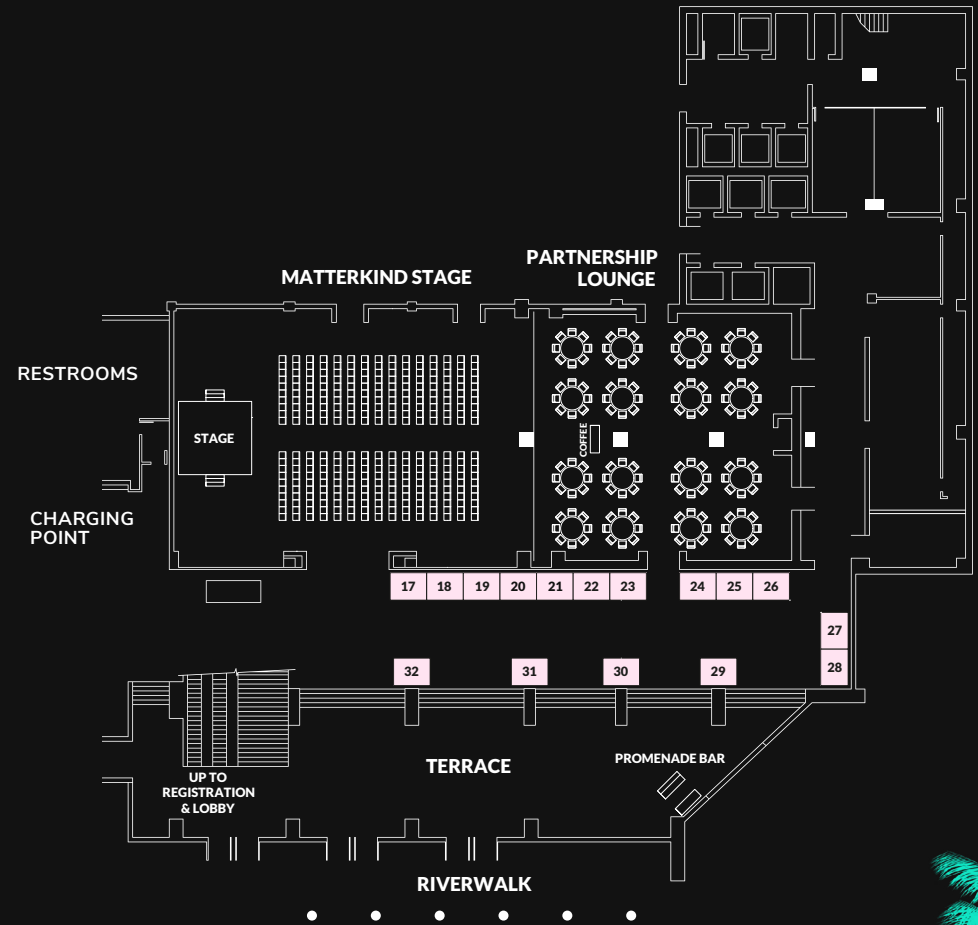

(((PI LIVE))) *Miami* FLOOR PLAN

- | | |
|-----------------------------|------------------------------------|
| 8 ___ Acceleration Partners | 19 ___ Matterkind |
| 1 ___ Admedia | C ___ Mavrck |
| 7 ___ Awin | 13 ___ NewProgrammatic by Zeropark |
| 20 ___ AvantLink | 23 ___ Nucleus |
| 26 ___ BrandVerity | B ___ Partnerize |
| 3 ___ CJ | 6 ___ RevLifter |
| Meeting Room B_CJ | 30 ___ Siteplug |
| 21 ___ FlexOffers | 27 ___ Slickdeals |
| 10 ___ Fluent | 22 ___ Student Beans |
| 12 ___ Fraudlogix | 15 ___ The PMA |
| 2 ___ Ibotta | 18 ___ TUNE |
| A ___ impact.com | 17 ___ UNiDAYS |
| 25 ___ Klarna | 9 ___ Valuedynamx |
| 14 ___ Klay Media | 31 ___ VEVE |
| 32 ___ Leadzod | 4 ___ Virus Positive Technologies |
| 28 ___ Linkunite | 5 ___ Voluum |