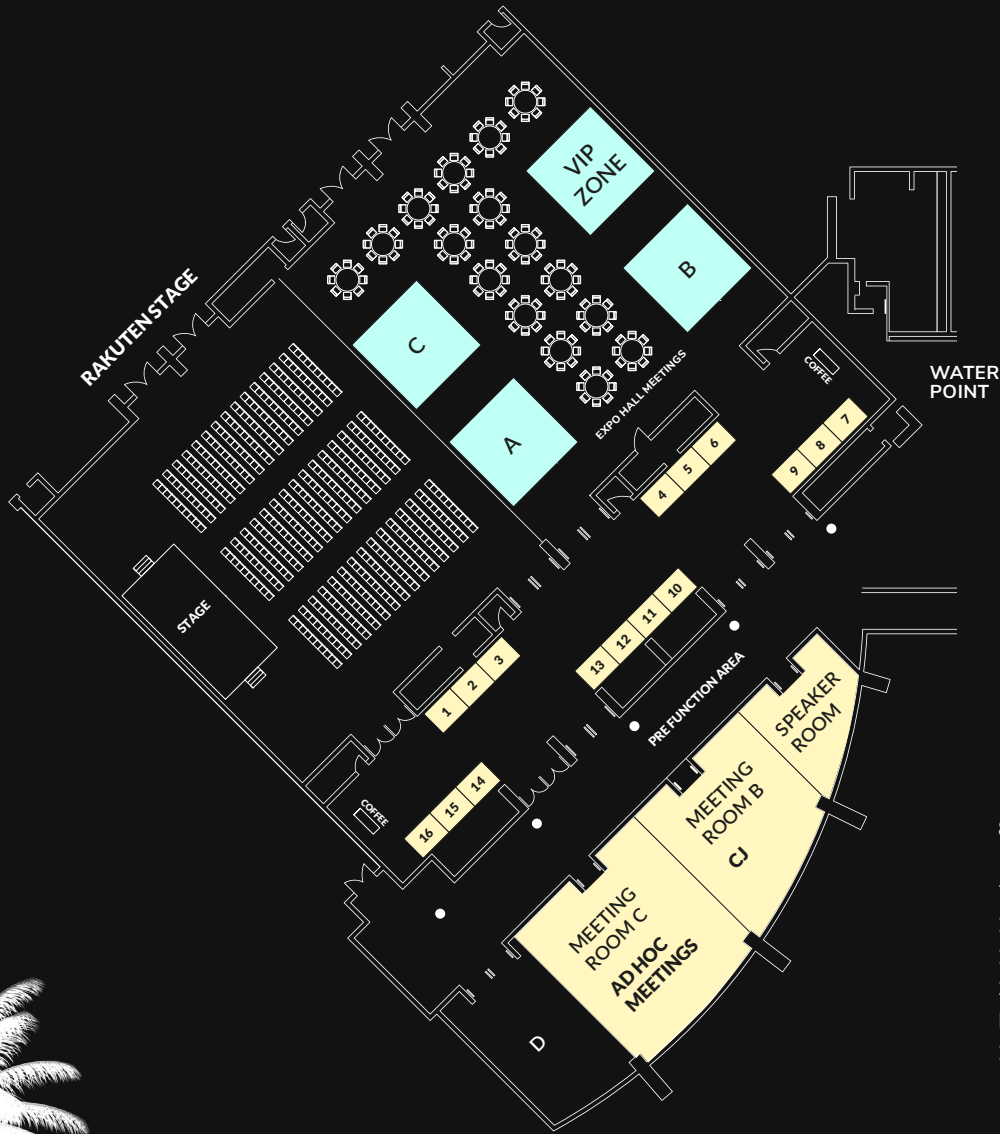

(((PI LIVE))) *Miami* FLOOR PLAN

- | | |
|-----------------------------|------------------------------------|
| 8 ___ Acceleration Partners | 19 ___ Matterkind |
| 1 ___ Admedia | C ___ Mavrck |
| 7 ___ Awin | 13 ___ NewProgrammatic by Zeropark |
| 20 ___ AvantLink | 23 ___ Nucleus |
| 26 ___ BrandVerity | B ___ Partnerize |
| 3 ___ CJ | 6 ___ RevLifter |
| Meeting Room B_CJ | 30 ___ Siteplug |
| 21 ___ FlexOffers | 27 ___ Slickdeals |
| 10 ___ Fluent | 22 ___ Student Beans |
| 12 ___ Fraudlogix | 15 ___ The PMA |
| 2 ___ Ibotta | 18 ___ TUNE |
| A ___ impact.com | 17 ___ UNiDAYS |
| 25 ___ Klarna | 9 ___ Valuedynamx |
| 14 ___ Klay Media | 31 ___ VEVE |
| 32 ___ Leadzod | 4 ___ Virus Positive Technologies |
| 28 ___ Linkunite | 5 ___ Voluum |