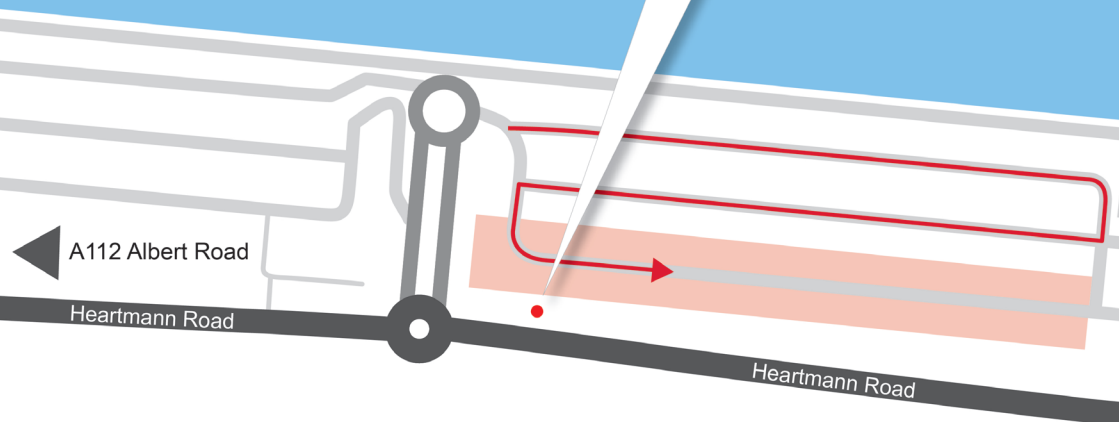

LONDON CITY
AIRPORT

AVIS®

Avis Car Rental
London City Airport,
London
E16 2PX
0344 544 6030

Budget®

CUSTOMER NOTICE:

IMPORTANT INFORMATION ON RETURNING YOUR VEHICLE OUTSIDE STORE OPENING HOURS

If you are returning your vehicle to us outside of our opening hours, then please park the vehicle in the **long stay car park** located behind the car rental centre, and in an available space located in the **first 2 rows on the right hand side of the carpark**. Once the car is parked please lock the car and leave the key in the **key drop box** located in the airport terminal.

If you are returning a vehicle during store opening hours then please park the car as per the above instructions and return the keys to the office front desk.

Store Opening Hours

| | |
|-------------------|---------------|
| Monday | 08:00 – 18:00 |
| Tuesday-Wednesday | 08:00 – 16:00 |
| Thursday-Friday | 08:00 – 18:00 |
| Saturday-Sunday | 08:00 – 13:00 |