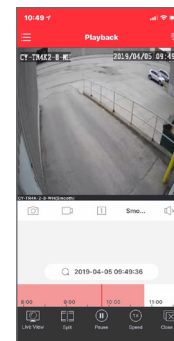

Features:

- Built-in PoE
- ONVIF Compliance
- HDMI and VGA simultaneous output
- Cloud upgrade
- Day/night functionality
- Smart IR, up to 30 m (98 ft) IR distance
- 2.8mm Fixed Lens
- DNR (Digital Noise Reduction)
- Ultra 265, H.265, H.264, MJPEG advanced compression
- ROI (Region of Interest)