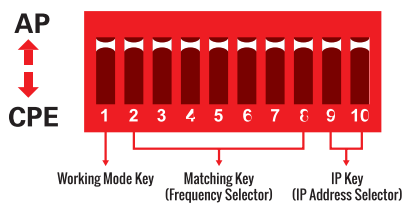

5MP

ULTRA HD NVRs

8MP, 8CH PoE NVR
CY-NVR4K-8P
HD-2TB-P (2TB Purple Drive)

OUTDOOR WIRELESS ACCESS POINT

High-Performance 300Mbps 16dBi Encrypted Wireless

CY-AP-DIP3226-POE (2.4 GHz)

- 360° adjustable bracket for flexible installation
- Plug & Play zero configuration
- 802.11b/g/n Support (2.4 GHz)
- Built-in 16dBi Antenna
- Point to multi-point transmission up to 3 km
- Connect up to 20 IP Cameras
- Up to 300Mbps wireless data rates
- 10 Digits Dial-Up, TDMA, 27dBm Power Output
- Transmission mode for matching AP automatically
- No PC required dip switches select channels
- Single OR multi-camera via a switch
- Thunderproof and Windproof, -40° ~ +70°