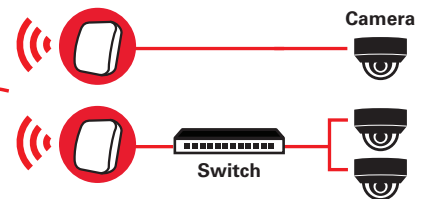

OUTDOOR WIRELESS ACCESS POINT

High-Performance 300Mbps 16dBi Encrypted Wireless

CY-AP-DIP3226-POE (2.4 GHz)

- 360° adjustable bracket for flexible installation
- Plug & Play zero configuration
- 802.11b/g/n Support (2.4 GHz)
- Built-in 16dBi Antenna
- Point to multi-point transmission up to 3 km
- Connect up to 20 IP Cameras
- Up to 300Mbps wireless data rates
- 10 Digits Dial-Up, TDMA, 27dBm Power Output
- Transmission mode for matching AP automatically
- No PC required dip switches select channels
- Single OR multi-camera via a switch
- Thunderproof and Windproof, -40° ~ +70°

Point to multi-point transmission up to 3 km

Transmitter

Receiver

Optional Junction Box

CY-JBTR-WH / BK

- Junction box for Turret IPC Camera

CY-JBMD-WH / BK

- Junction box for Mini Dome Camera

CY-WM03-WH / BK

- Junction box for Mini Dome Camera