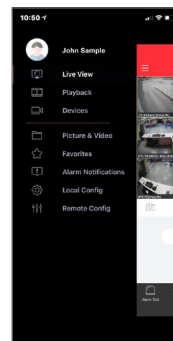

iOS

Android

Features:

- Built-in PoE
- ONVIF Compliance
- HDMI and VGA simultaneous output
- Cloud upgrade
- Day/night functionality
- Smart IR, up to 30 m (98 ft) IR distance
- 2.8mm Fixed Lens
- DNR (Digital Noise Reduction)
- Ultra 265, H.265, H.264, MJPEG advanced compression
- ROI (Region of Interest)