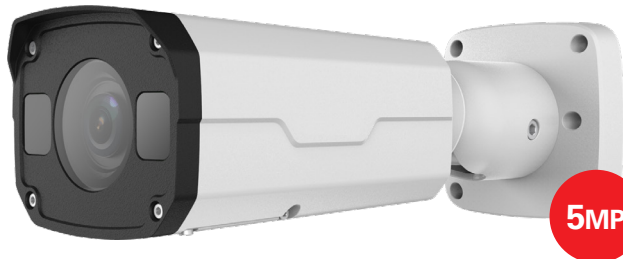

5MP StarLight Vandal-resistant Camera

CY-VPD5MP2-8SL-BK/WH ● ○
2.8mm Fixed Lens

CY-VPD5MP4-0SL-BK/WH ● ○
4mm Fixed Lens

- 2.8mm or 4mm Fixed Lens
- 5 Megapixel Resolution (Starlight)
- Smart IR, up to 98ft (30m) IR distance
- Audio In/Out
- Ultra 265,H.265,H.264,MJPEG
- Triple Streams
- True WDR 120dB, 3D DNR, ICR
- ONVIF Conformance
- Ø109 x 81mm (Ø4.3" x 3.2")
- DC12V / PoE, -30°C~60°C

4MP StarLight Vandal-resistant Camera

CY-VPD4MP2-8SL-BK/WH ● ○
2.8mm Fixed Lens

- 2.8mm Fixed Lens
- 4 Megapixel Resolution (Starlight)
- Smart IR, up to 98ft (30m) IR distance
- Audio In/Out
- Ultra 265,H.265,H.264,MJPEG
- Triple Streams
- True WDR 120dB, 3D DNR, ICR
- ONVIF Conformance
- Ø109 x 81mm (Ø4.3" x 3.2")
- DC12V / PoE, -30°C~60°C

Starlight Varifocal Bullet IP Camera

CY-B5MPS-MVF-BK/WH ● ○

5 MP (Starlight) 2.7~13.5mm Motorized VF Lens

CY-B5MP-MVF-WH/BK ● ○

5 MP 2.7~13.5mm Motorized VF Lens

5MP

- 2.7~13.5mm Motorized VF Lens
- 5 Megapixel Resolution
- Day/night functionality
- IR up to 98ft (30m)
- IR anti-reflection window to increase the infrared transmittance
- 2D/3D DNR (Digital Noise Reduction)
- Ultra 265, H.265, H.264, MJPEG
- ROI (Region of Interest)
- IP67
- 3-Axis
- DC12V / PoE, -30°C~60°C