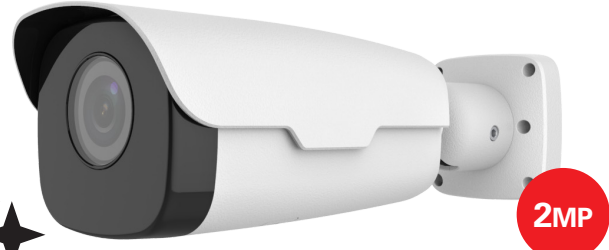

2MP LPR Starlight AF Bullet Camera

CY-B2MP-MVF-LPR

License Plate Reader Camera

2MP

- Starlight illumination
- True WDR 120dB, 3D DNR, ICR
- IR up to 328ft (100m)
- Optical glass window with higher light transmittance
- IR anti-reflection window to increase the infrared transmittance
- Day/night functionality
- Ultra 265, H.265, H.264, MJPEG
- Embedded smart algorithm
- Triple streams
- ROI (Region of Interest)
- 9:16 corridor mode
- Customized OSD
- Support LPR
- IP67
- 305.5 × 104.1 × 97.3mm (12.0" × 4.1" × 3.8")
- DC12V / PoE, -40°C~60°C