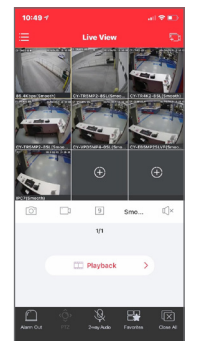

Features:

- Built-in PoE
- ONVIF Compliance
- HDMI and VGA simultaneous output
- Cloud upgrade
- Day/night functionality
- Smart IR, up to 30 m (98 ft) IR distance
- 2.8mm Fixed Lens
- DNR (Digital Noise Reduction)
- Ultra 265, H.265, H.264, MJPEG advanced compression
- ROI (Region of Interest)