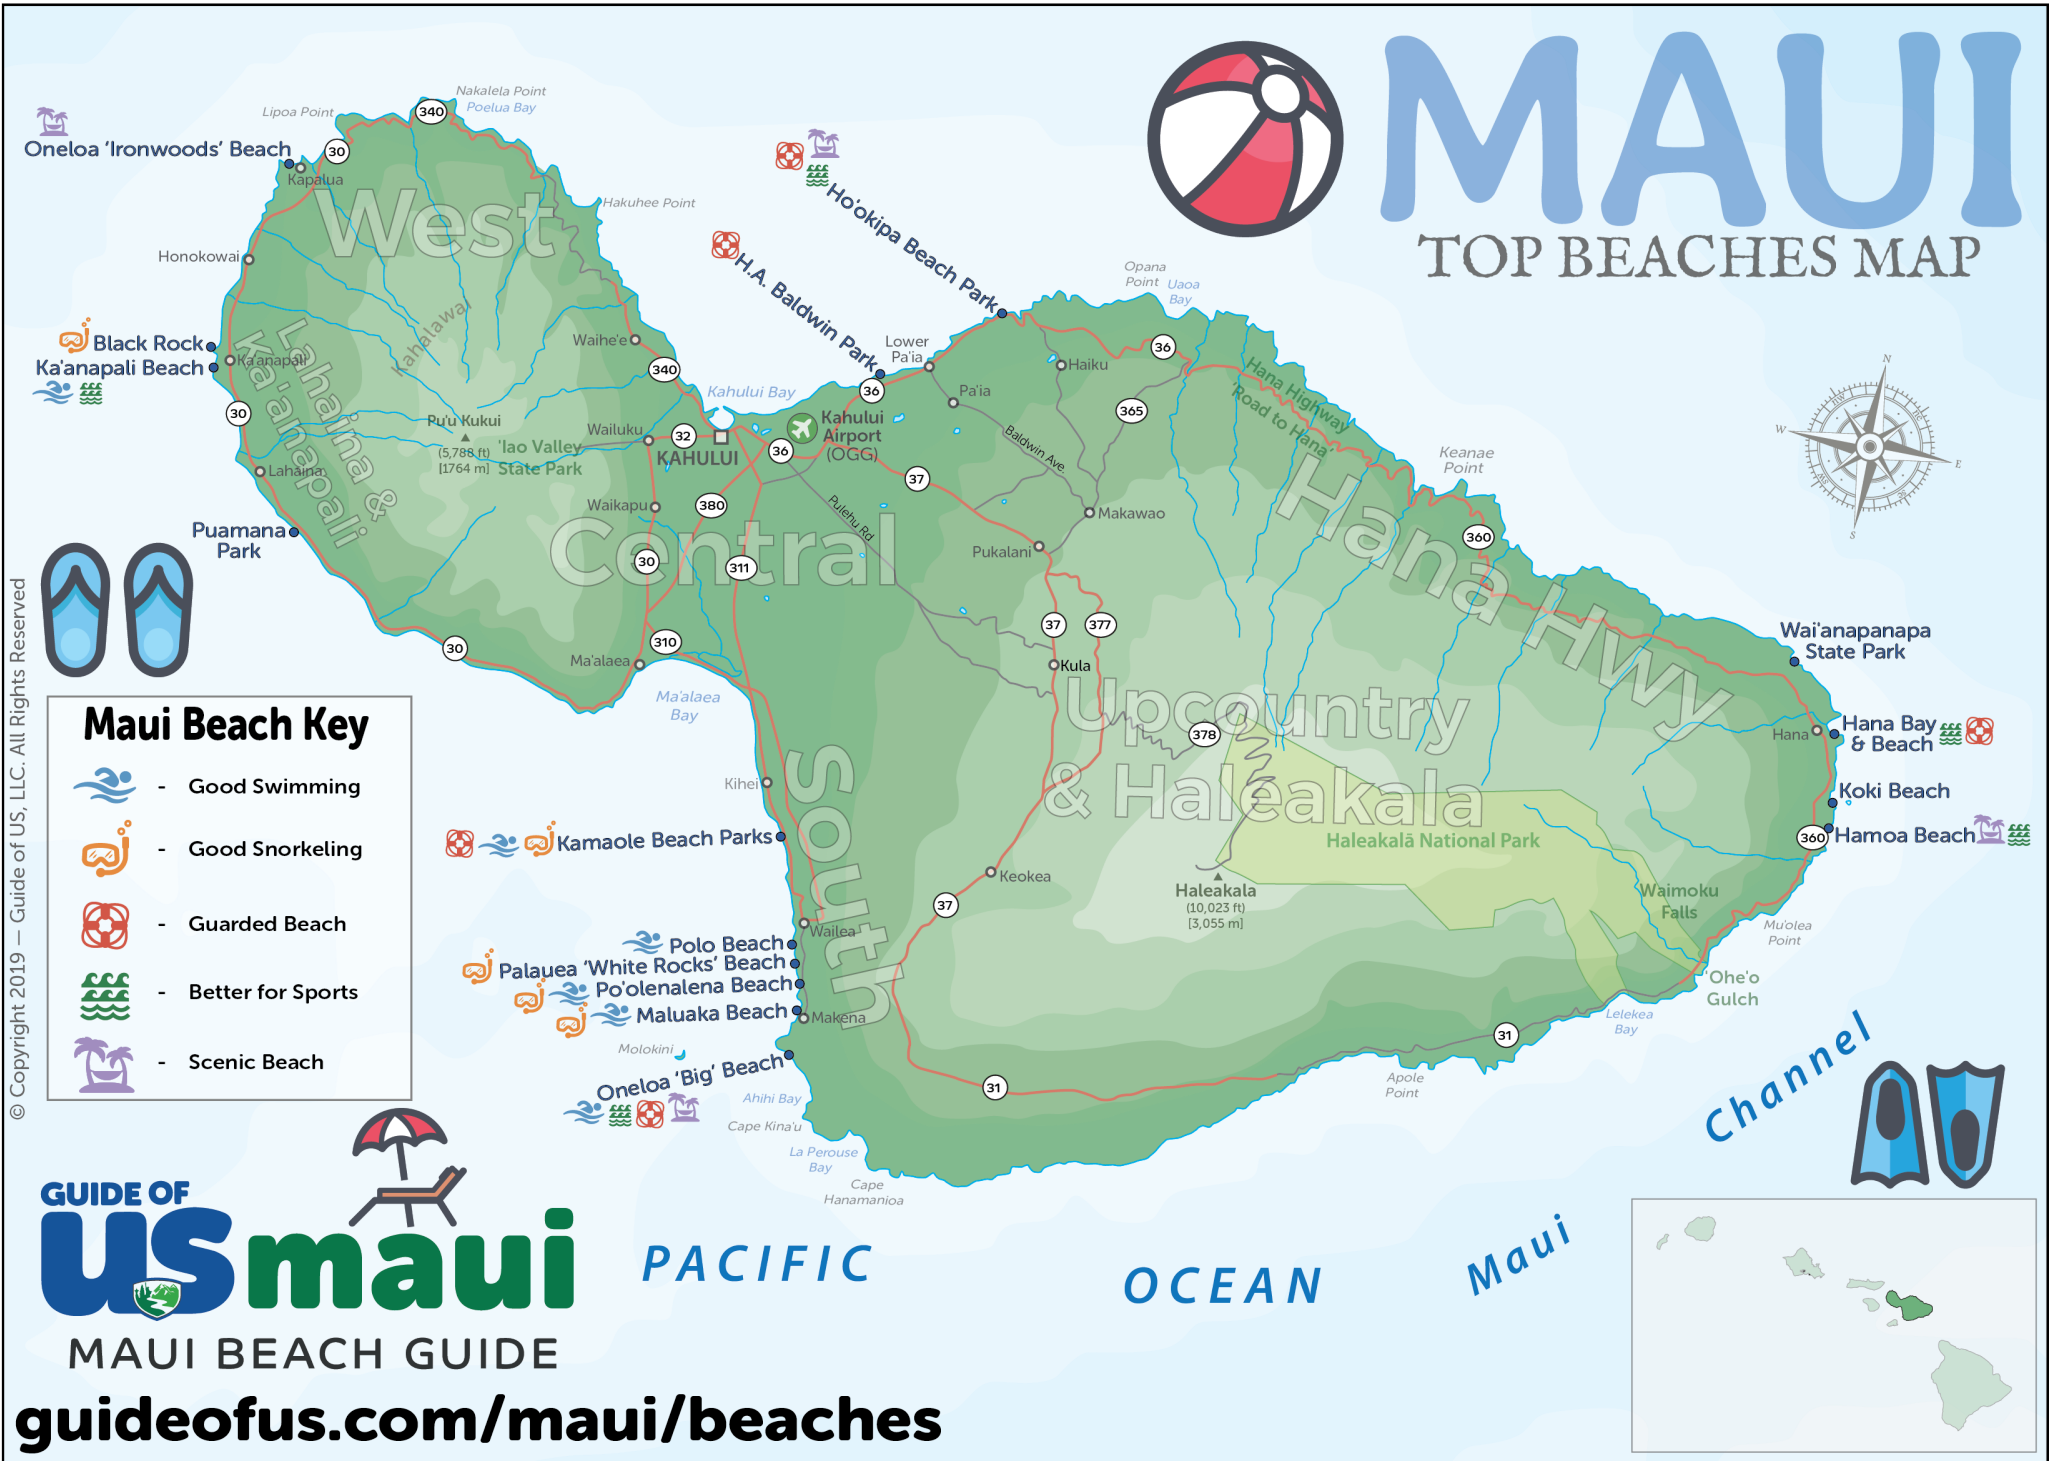

Mauui

The Valley Isle

GUIDE OF
UShawaii
plan, book, and go

MAUI

THE VALLEY ISLAND

Maui Drive Times

From Kahului Airport (OGG) to...

Haleakala	1 - 2 hours	38 miles
Hana	2 - 2.5 hours	53 miles
Kaanapali	45 min	30 miles
Kapalua	1 hour	35 miles
Kihei	20 - 30 min	10 miles
Kula	30 - 45 min	18 miles
Lahaina	35 - 45 min	25 miles
Makena	35 - 45 min	19 miles
Wailea	25 - 35 min	17 miles
Wailuku	10 min	5 miles

GUIDE OF
USmaui

MAUI TRAVEL GUIDE

guideofus.com/maui

MAUI

TOP BEACHES MAP

Maui Beach Key

- Good Swimming
- Good Snorkeling
- Guarded Beach
- Better for Sports
- Scenic Beach

© Copyright 2019 — Guide of US, LLC. All Rights Reserved

GUIDE OF **USmaui**

MAUI BEACH GUIDE

guideofus.com/maui/beaches

PACIFIC

OCEAN

Maui

Channel

ROAD to HANA

MILE BY MILE MAP

© Copyright 2019 — Guide of US, LLC. All Rights Reserved

Legend

- Mile Marker
- Rest Area