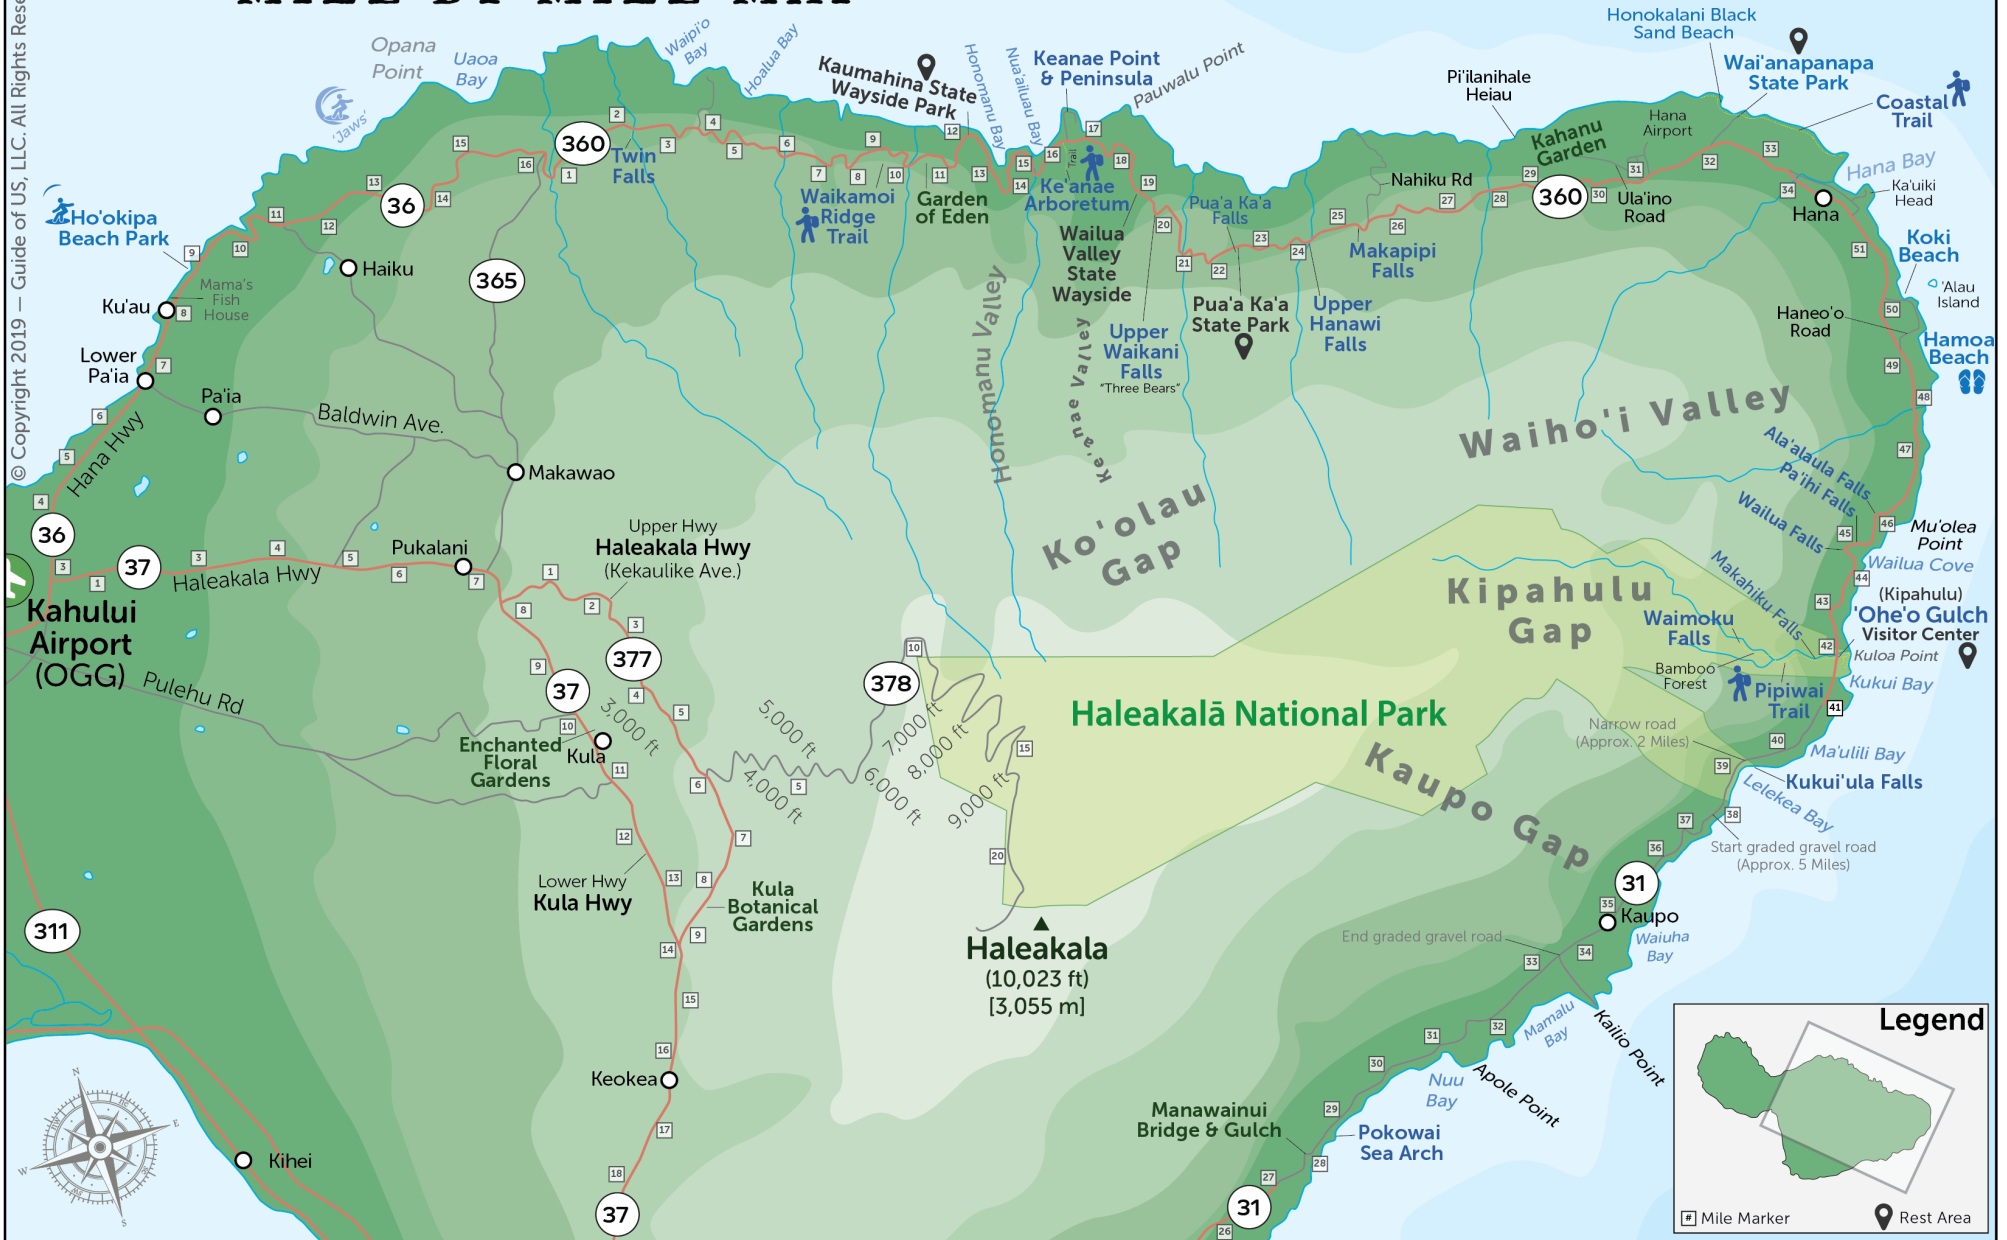

Mauui

The Valley Isle

GUIDE OF
UShawaii
plan, book, and go

MAUI

THE VALLEY ISLAND

Maui Drive Times

From Kahului Airport (OGG) to...

Haleakala	1 - 2 hours	38 miles
Hana	2 - 2.5 hours	53 miles
Kaanapali	45 min	30 miles
Kapalua	1 hour	35 miles
Kihei	20 - 30 min	10 miles
Kula	30 - 45 min	18 miles
Lahaina	35 - 45 min	25 miles
Makena	35 - 45 min	19 miles
Wailea	25 - 35 min	17 miles
Wailuku	10 min	5 miles

GUIDE OF **USmaui**

MAUI BEACH GUIDE

guideofus.com/maui/beaches

PACIFIC

OCEAN

Maui

Channel

ROAD to HANA

MILE BY MILE MAP

© Copyright 2019 — Guide of US, LLC. All Rights Reserved

Legend

- Mile Marker
- Rest Area