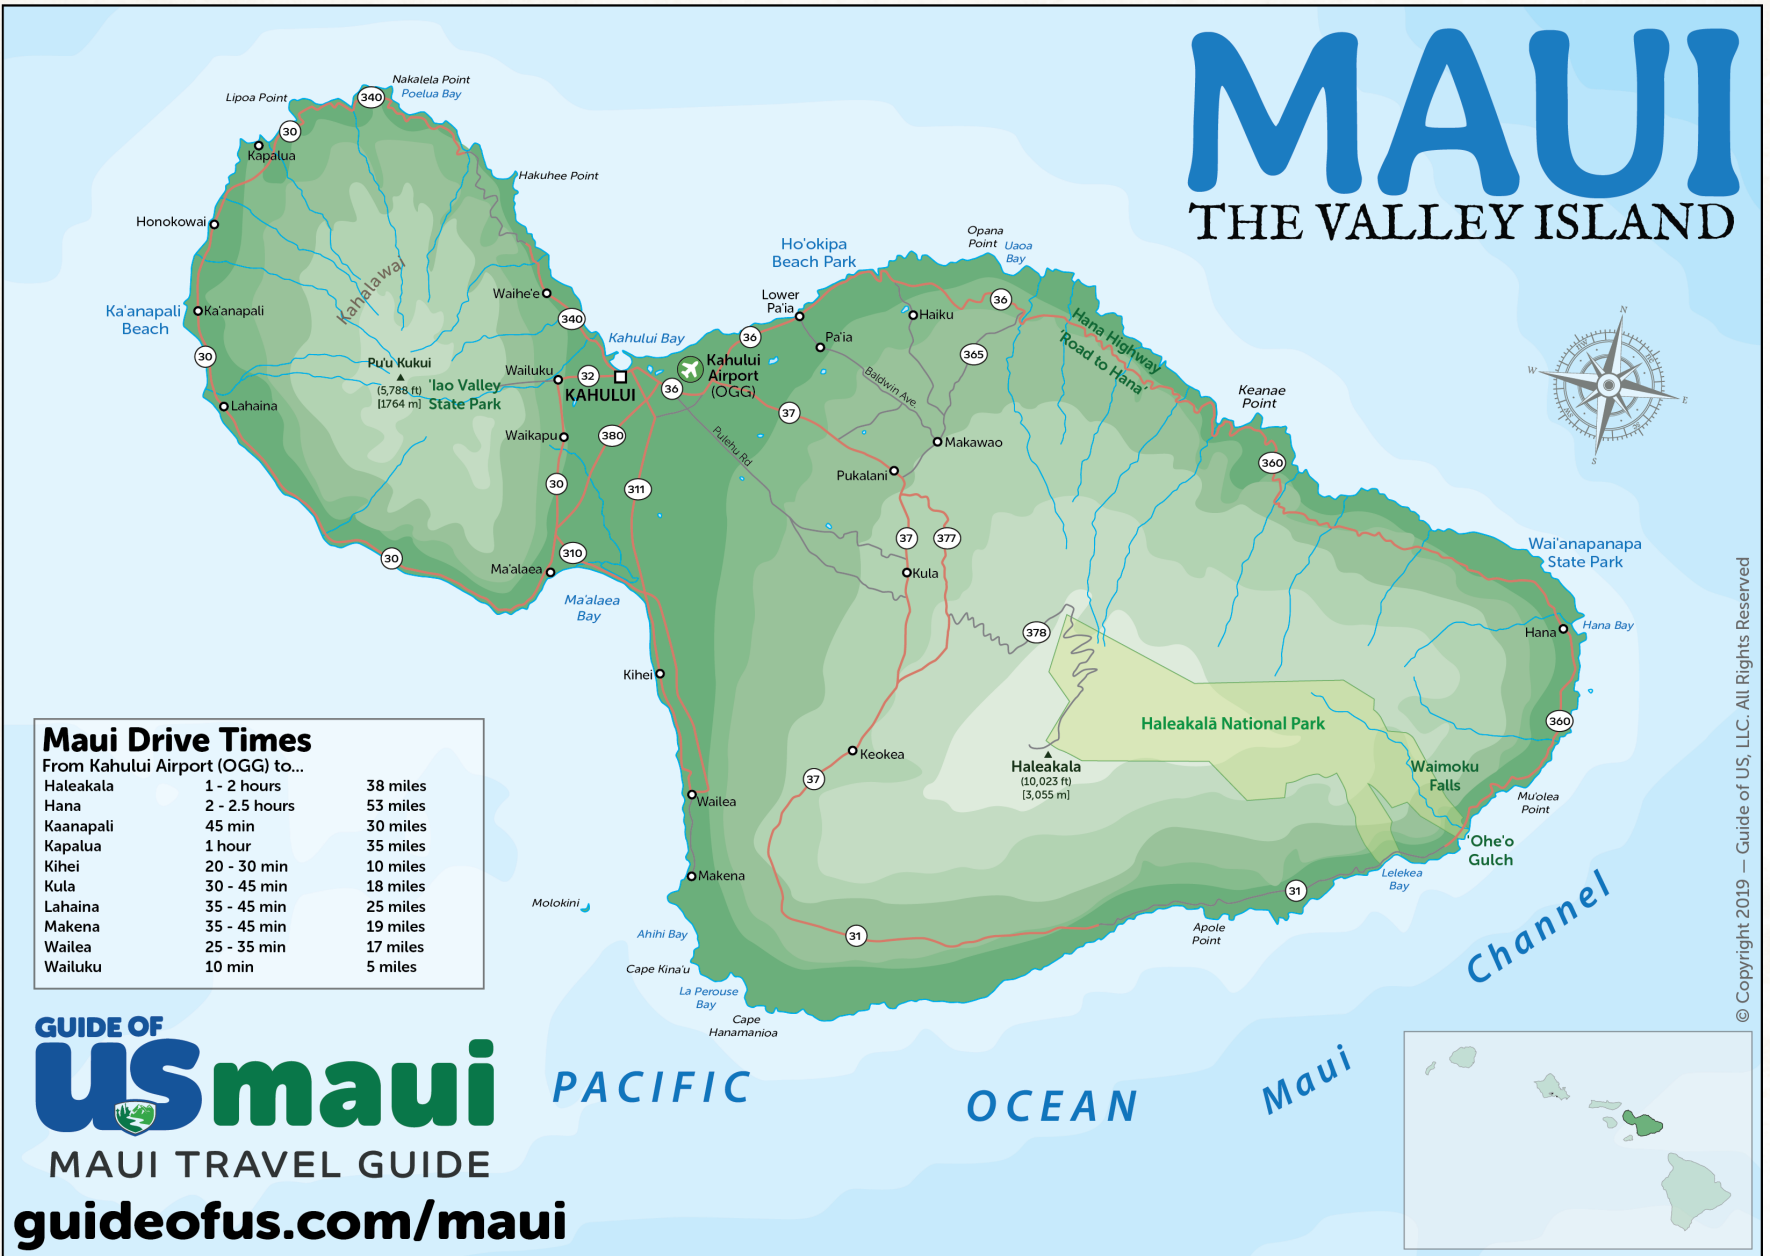

Mauui

The Valley Isle

GUIDE OF
UShawaii
plan, book, and go

MAUI

THE VALLEY ISLAND

Maui Drive Times

From Kahului Airport (OGG) to...

Haleakala	1 - 2 hours	38 miles
Hana	2 - 2.5 hours	53 miles
Kaanapali	45 min	30 miles
Kapalua	1 hour	35 miles
Kihei	20 - 30 min	10 miles
Kula	30 - 45 min	18 miles
Lahaina	35 - 45 min	25 miles
Makena	35 - 45 min	19 miles
Wailea	25 - 35 min	17 miles
Wailuku	10 min	5 miles

GUIDE OF
USmaui

MAUI TRAVEL GUIDE

guideofus.com/maui

MAUI

TOP BEACHES MAP

Maui Beach Key

- Good Swimming
- Good Snorkeling
- Guarded Beach
- Better for Sports
- Scenic Beach

© Copyright 2019 — Guide of US, LLC. All Rights Reserved

GUIDE OF **USmaui**

MAUI BEACH GUIDE

guideofus.com/maui/beaches

PACIFIC

OCEAN

Maui

Channel

ROAD to HANA

MILE BY MILE MAP

© Copyright 2019 — Guide of US, LLC. All Rights Reserved

Legend

- Mile Marker
- Rest Area