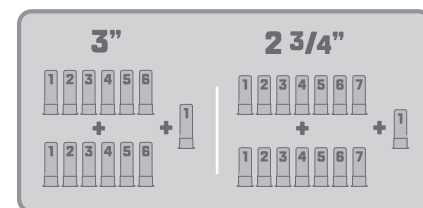

MAGAZINE CAPACITY