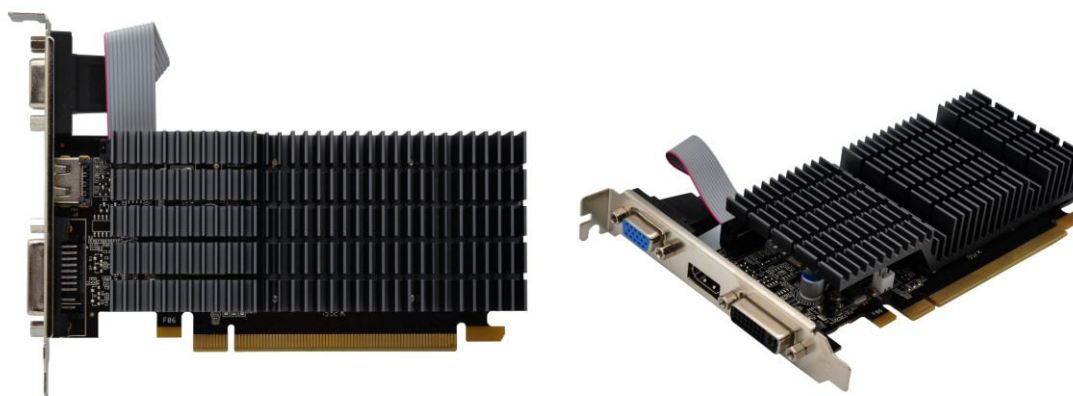

AFOX GeForce G210 1024MB 64bit DDR2 Low Profile

AF210-1024D2LG2, Chipset: G210, Core: 589MHz

Memory: DDR2 1024MB, MCLK: 404MHz, Memory bus: 64-bit, Output: DVI, VGA, HDMI

Depends on the production planning status, the exact product specifications for shipment will be subject to final confirmation from sales representative

Graphics Engine	NVIDIA Geforce G210
Bus Standard	PCI Express 2.0
Video Memory	DDR2 1024MB
Engine Clock	589MHz
Memory Clock	404MHz
RAMDAC	400MH
Memory Interface	64-Bit
D-Sub Max Resolution	2048 x 1536
DVI Max Resolution	2560 x 1600
DVI Output	Yes x 1
D-Sub Output	Yes x 1
HDMI Outputs	Yes x 1
HDCP Support	Yes
Low Profile Bracket Bundled	Yes (1 slots x 2)
Accessories	1 x Driver CD
	1 x Quick Guide