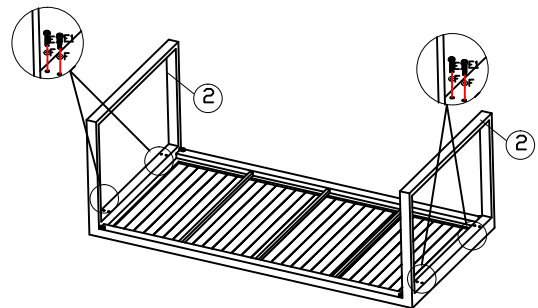

643983 Ilma ruokapöytä 200x100 cm musta/ruskea

No.		Qty
1		1
2		2

No.		Qty
E	 M6*25	4
E1	M6*50	8
F		12
G	 M4	1

step1

step2

step3

**PLEASE KINDLY NOTE THAT AFTER ASSEMBLED, THEN TIGHTEN ALL THE SCREWS.
IF YOU FEEL IT'S HARD TO SCREW IN, PLEASE TAKE BACK A LITTLE, THEN TRY AGAIN!**