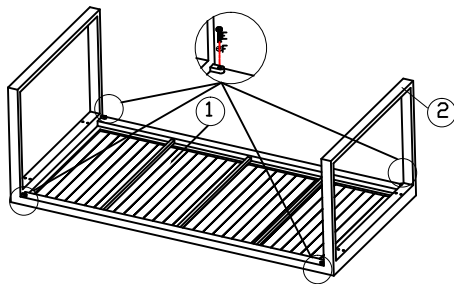

643983 Ilma ruokapöytä 200x100 cm musta/ruskea

No.		Qty
1		1
2		2

No.		Qty
E	 M6*25	4
E1	M6*50	8
F		12
G	 M4	1

step1

step2

step3

**PLEASE KINDLY NOTE THAT AFTER ASSEMBLED, THEN TIGHTEN ALL THE SCREWS.
IF YOU FEEL IT'S HARD TO SCREW IN, PLEASE TAKE BACK A LITTLE, THEN TRY AGAIN!**