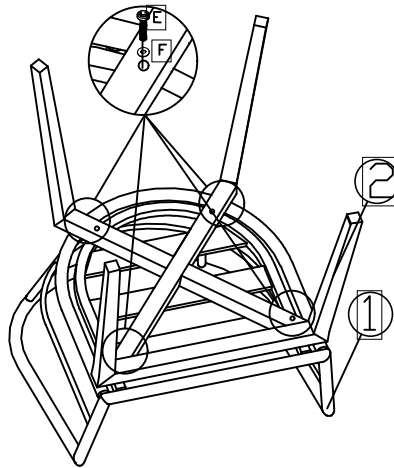

6414064 Loiste tuoli hiekka

No.		Qty
1		1
2		1

No.		Qty
E	 M6*55	4
F		4
G		1

step1

step2

PLEASE KINDLY NOTE THAT AFTER ASSEMBLED, THEN TIGHTEN ALL THE SCREWS.
IF YOU FEEL IT'S HARD TO SCREW IN, PLEASE TAKE BACK A LITTLE, THEN TRY AGAIN!