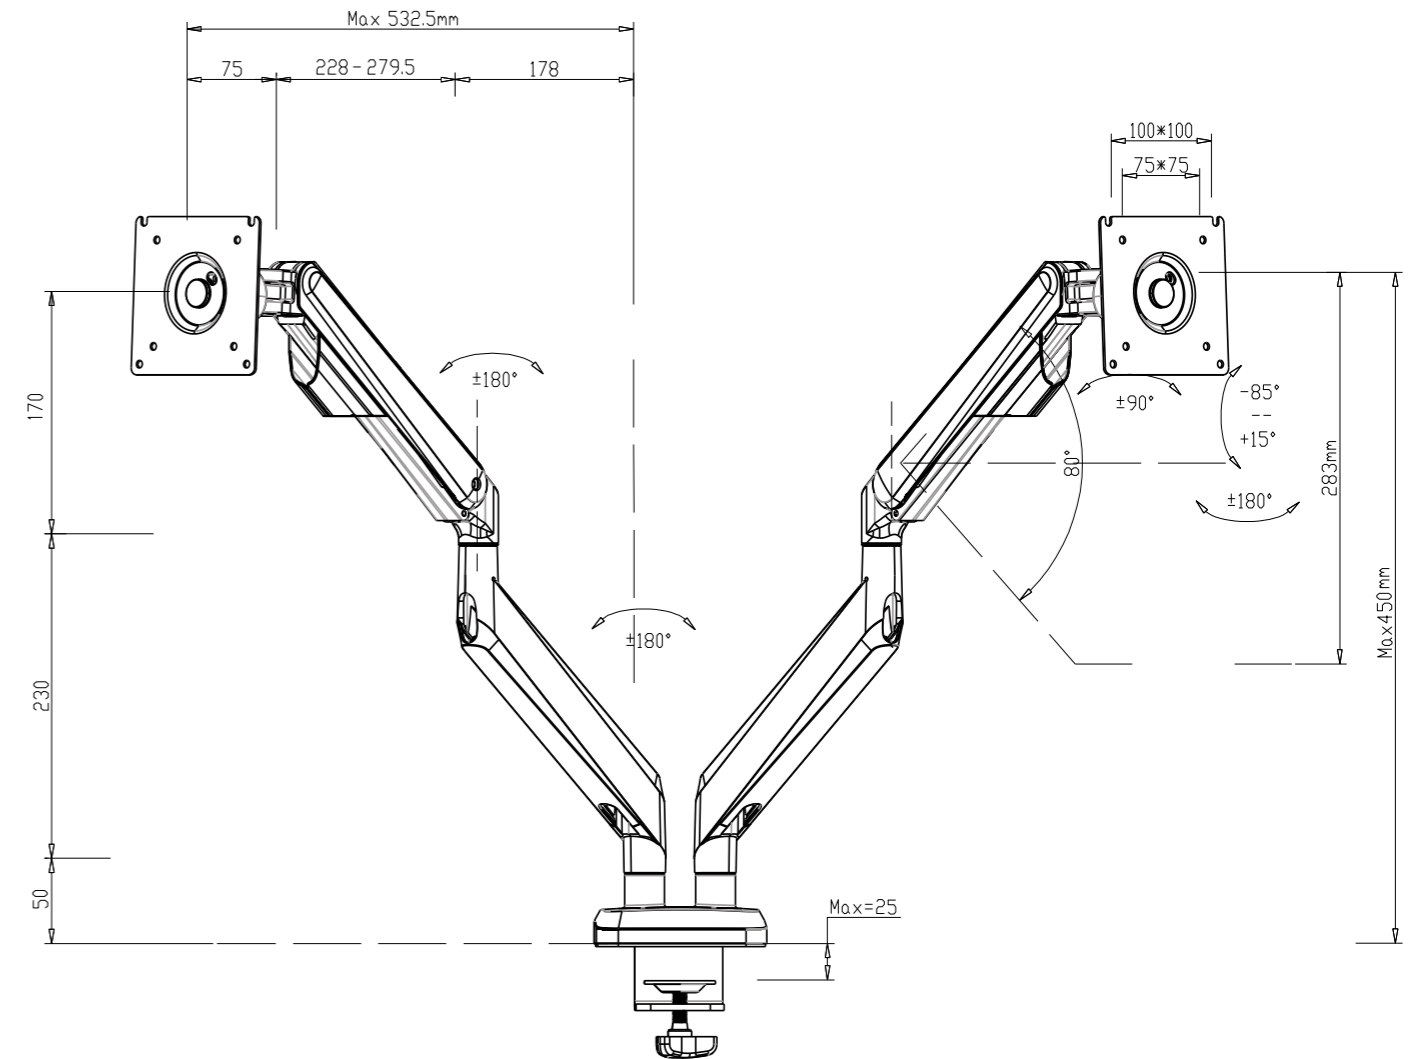

Freedom to move. Effortlessly rotate, pivot and extend with absolute adjustment.

Easy to assemble VESA

Low profile C-Clamp fixings as standard

Spring assisted fingertip adjustment

MECHANICAL PARAMETERS

Supports up to 9kg
Low profile C-Clamp

FINISHES

MECHANICAL PARAMETERS

Supports up to 2x 9kgs
Low profile C-Clamp

FINISHES

Sourcetec is part of the Workstories group and is a registered trademark.

Warranty

Workstories Ltd offers a 1-year warranty on our Sourcetec range.