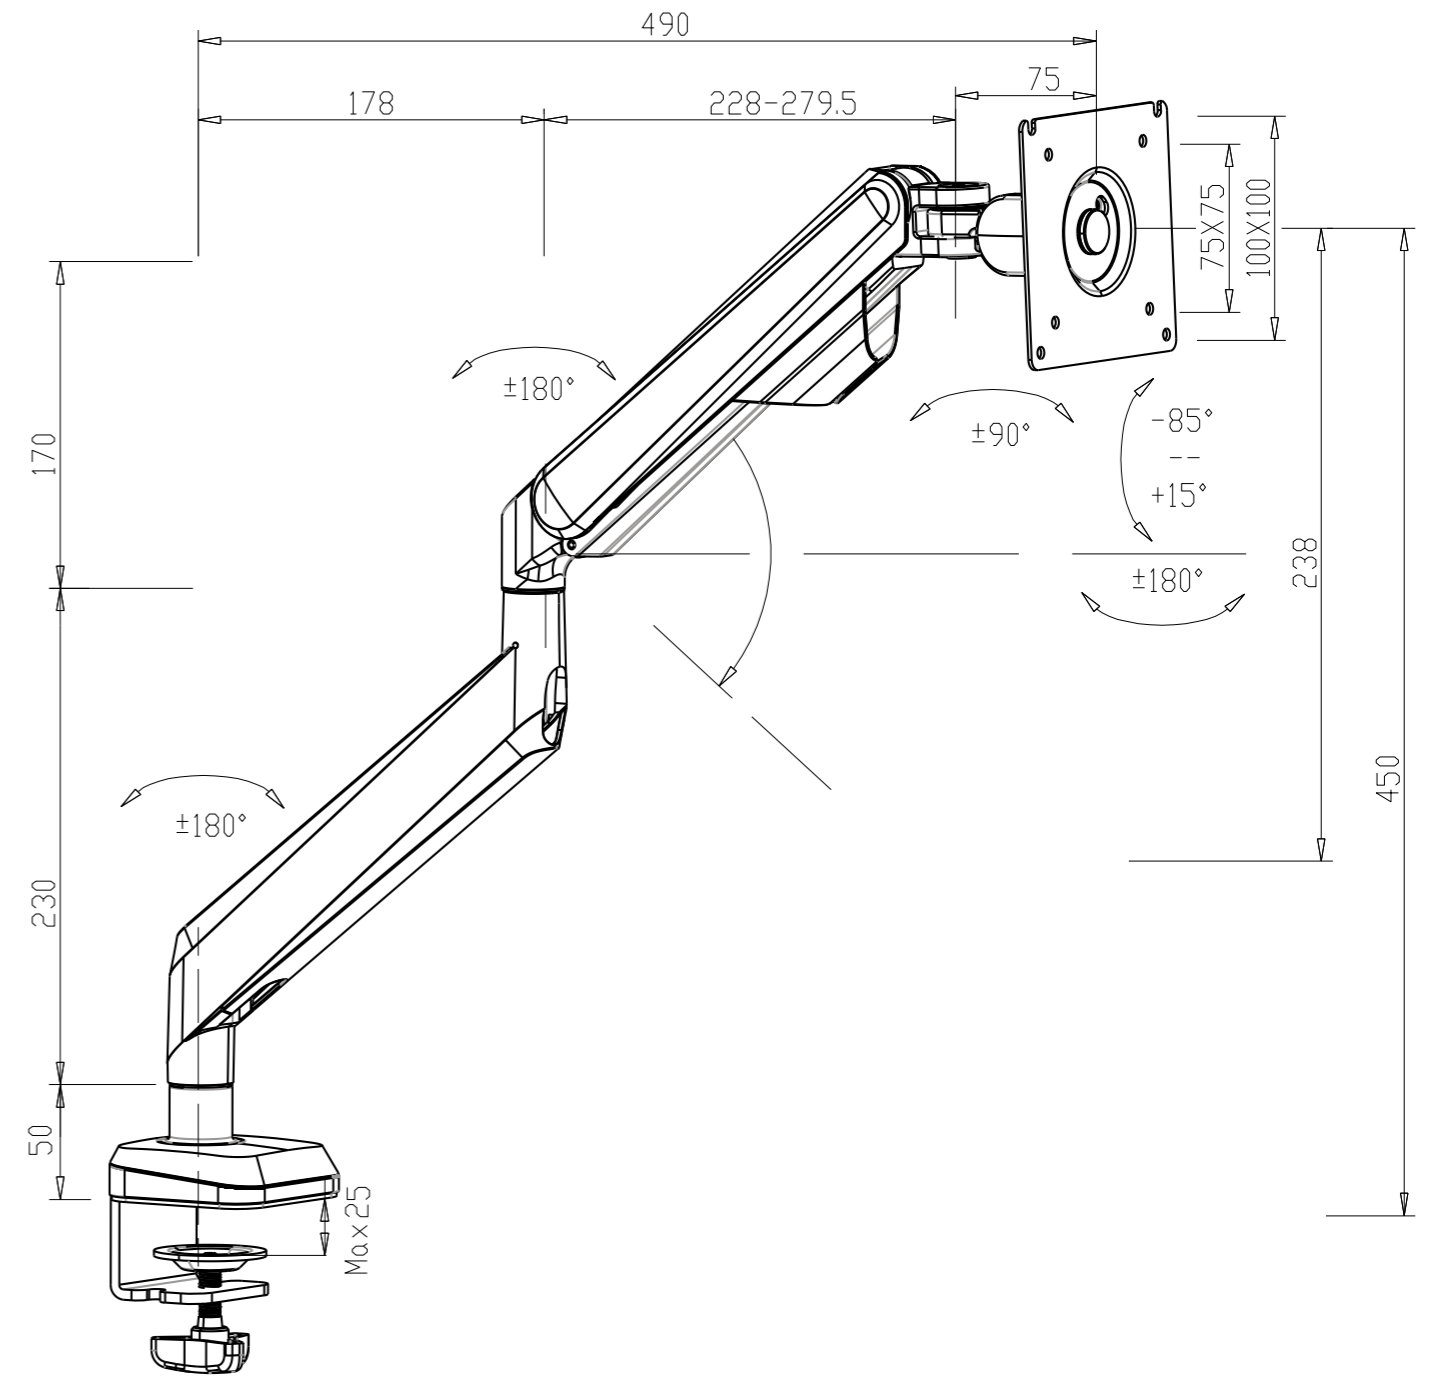

MOVE

Technical sheet

sourcecete.com/global

sourcecete

Introducing the elegant monitor arm for any office.

Bringing the stylish aesthetics to the modern office with its sleek contemporary streamlined design and key features.

Freedom to move. Effortlessly rotate, pivot and extend with absolute adjustment.

Easy to assemble VESA

Low profile C-Clamp fixings as standard

Spring assisted fingertip adjustment

MECHANICAL PARAMETERS

Supports up to 9kg
Low profile C-Clamp

FINISHES

MECHANICAL PARAMETERS

Supports up to 2x 9kgs
Low profile C-Clamp

FINISHES

Sourcetec is part of the Workstories group and is a registered trademark.

Warranty

Workstories Ltd offers a 1-year warranty on our Sourcetec range.