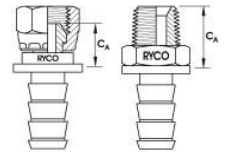

¼ Rubber Hose Tails

802-0402 1/8 BSPF PUSHON FITTING, 1/8BSP
S27-0202 1/8BSPM x 1/8BSPM NIPPLE
801-0402 1/8BSPM PUSHON FITTING