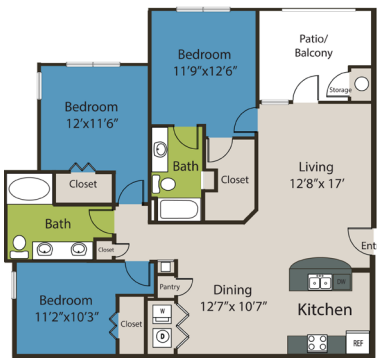

Marquis at Arrowhead

A1
 1 Bed/1 Bath
 655 Sq. Ft.

B1
 2 Bed/2 Bath
 1067 Sq. Ft.

C1
 3 Bed/2 Bath
 1147 Sq. Ft.

COMMUNITY AMENITIES

- 2 Resort-Style Pools with Sun Decks
- Online Rent Payments & Maintenance Requests
- Pet-Friendly
- Planned Social Activities
- Hydrotherapy Spa
- 24-Hour Fitness Center
- Beautifully Landscaped & Maintained Grounds
- BBQ Area
- Garages Available
- Wi-Fi at Clubhouse and Main Pool
- Executive Business Center

APARTMENT FEATURES

- Open Concept Designed Floor Plans
- Spacious Walk-in Closets
- Private Balconies/Patios
- Designer Bath with Soaking Tubs
- Built-in Computer Desks
- Nine-foot Ceilings
- Full-size Washers & Dryers in Residence
- Courtyard & Wooded Views *