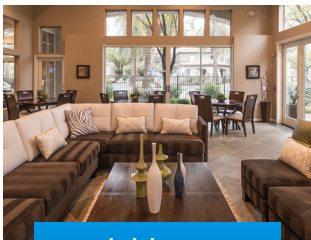

Marquis at Arrowhead

A1
 1 Bed/1 Bath
 655 Sq. Ft.

B1
 2 Bed/2 Bath
 1067 Sq. Ft.

C1
 3 Bed/2 Bath
 1147 Sq. Ft.

COMMUNITY AMENITIES

- 2 Resort-Style Pools with Sun Decks
- Online Rent Payments & Maintenance Requests
- Pet-Friendly
- Planned Social Activities
- Hydrotherapy Spa
- 24-Hour Fitness Center
- Beautifully Landscaped & Maintained Grounds
- BBQ Area
- Garages Available
- Wi-Fi at Clubhouse and Main Pool
- Executive Business Center

APARTMENT FEATURES

- Open Concept Designed Floor Plans
- Spacious Walk-in Closets
- Private Balconies/Patios
- Designer Bath with Soaking Tubs
- Built-in Computer Desks
- Nine-foot Ceilings
- Full-size Washers & Dryers in Residence
- Courtyard & Wooded Views *

*Features in Select Homes

Clubhouse

Fitness Center

Swimming Pool