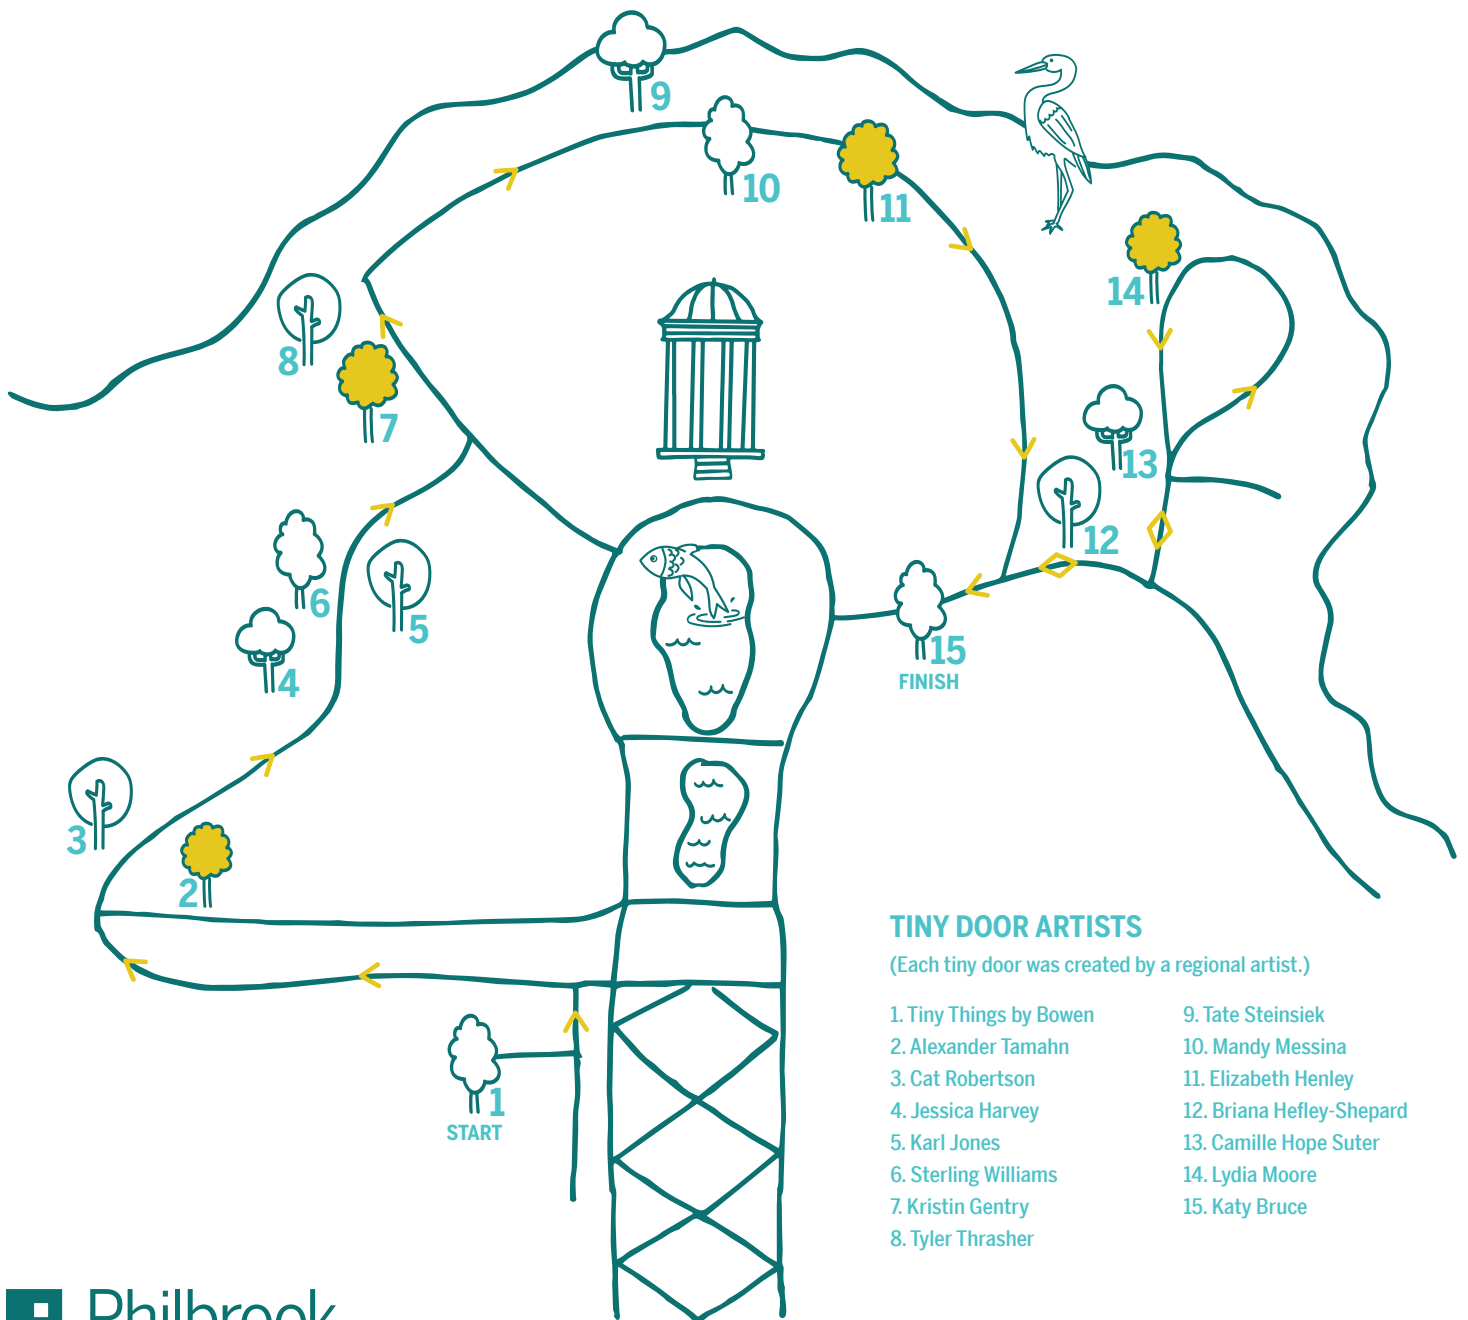

Tiny Door Scavenger Hunt

Did you know that some of the trees in the garden have tiny doors in them?
Where these doors lead and who lives in the trees is a mystery.

Follow the path and use the map to find each tiny door.
Don't knock on the doors or try to go inside...
the inhabitants sleep during the day and only come out late at night.

TINY DOOR ARTISTS

(Each tiny door was created by a regional artist.)

- | | |
|-------------------------|---------------------------|
| 1. Tiny Things by Bowen | 9. Tate Steinsiek |
| 2. Alexander Tamahn | 10. Mandy Messina |
| 3. Cat Robertson | 11. Elizabeth Henley |
| 4. Jessica Harvey | 12. Briana Hefley-Shepard |
| 5. Karl Jones | 13. Camille Hope Suter |
| 6. Sterling Williams | 14. Lydia Moore |
| 7. Kristin Gentry | 15. Katy Bruce |
| 8. Tyler Thrasher | |

Bring the kids (and feel like one again).

Swing into Spring

Celebrate the season of Spring blooms at Philbrook with tree swings throughout the gardens, scavenger hunts, supplies and activities to borrow from the Fun Wagon, and much more. Bring your own picnic or have lunch at Kitchen 27.

Swing locations

Garden Facts

Total of 28,000 new bulbs planted this season:

- 10,000 tulips in the East
- 10,000 tulips in the South,
- 8,000 bulbs scattered throughout the garden

17,893 pansies, violas, & ornamental kale planted