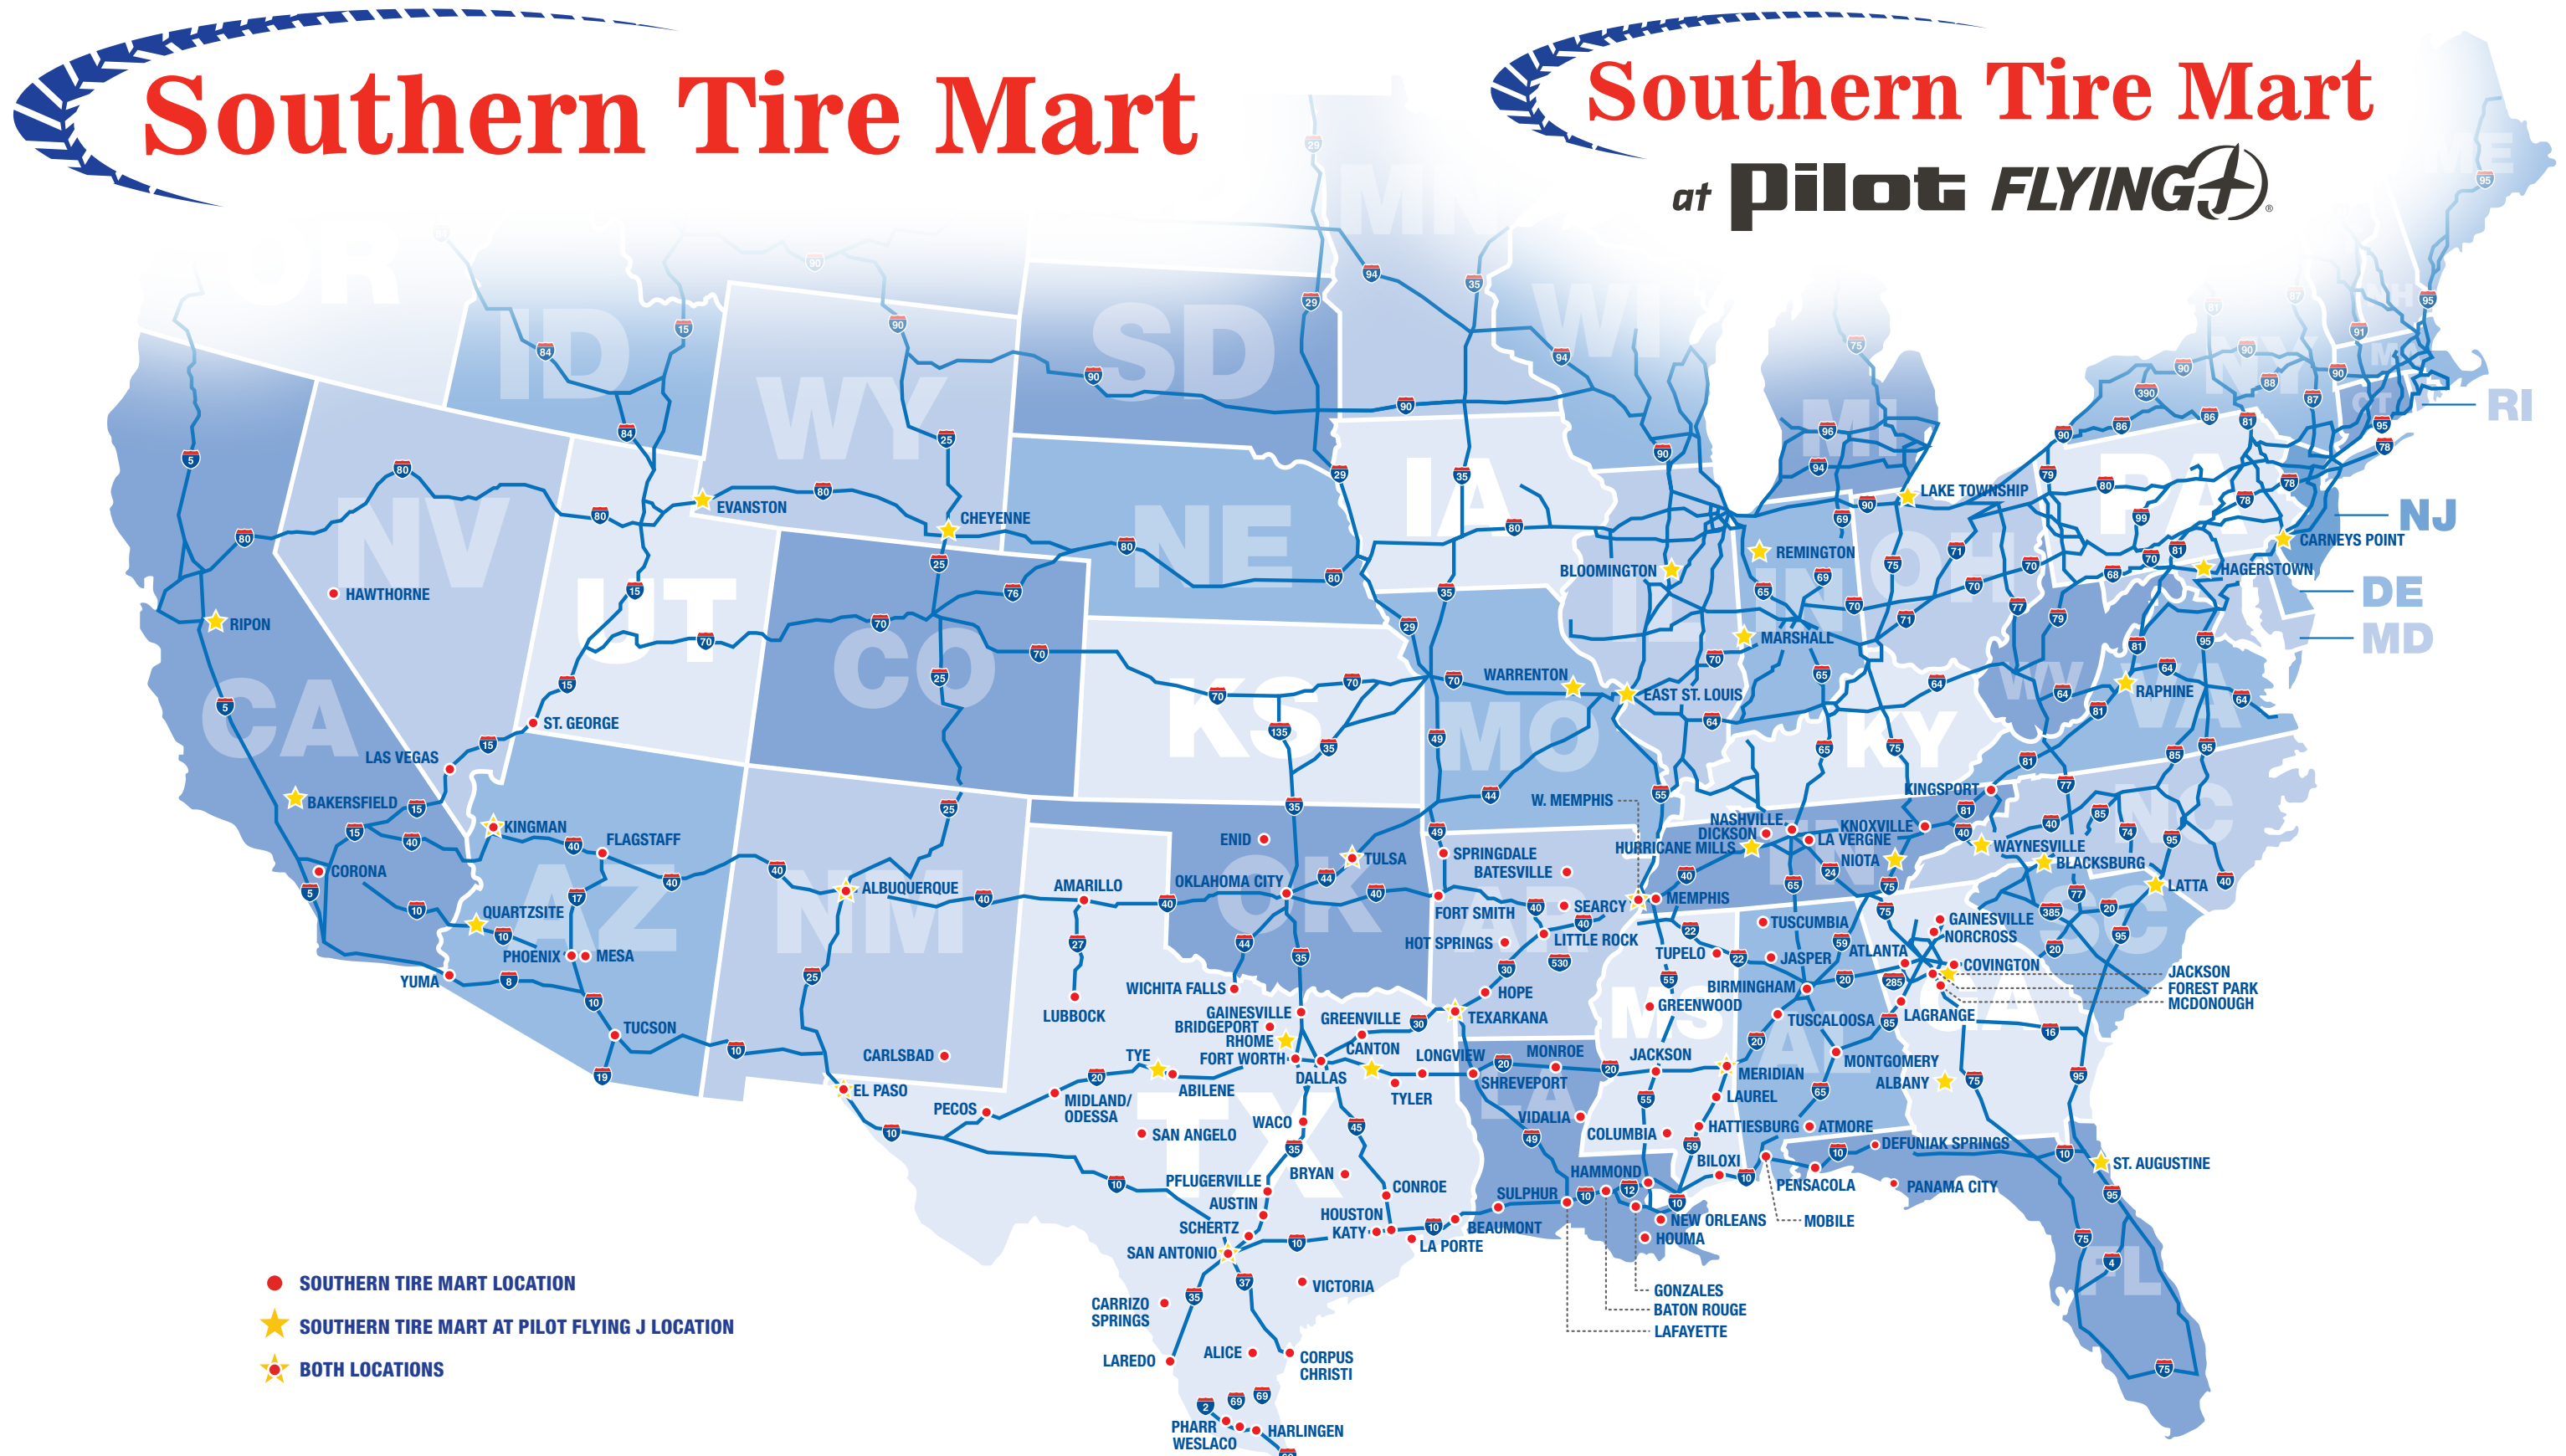

# Southern Tire Mart

# Southern Tire Mart at Pilot FLYING J

**24-hour Roadside Assistance**  
**877.STM.TIRE // STMTires.com**

**24-hour Roadside Assistance**  
**833.260.STMP // STMPilot.com**

**WARRENTON #544 ★**  
1 Campbranch Rd., 63383  
(636) 235-3335