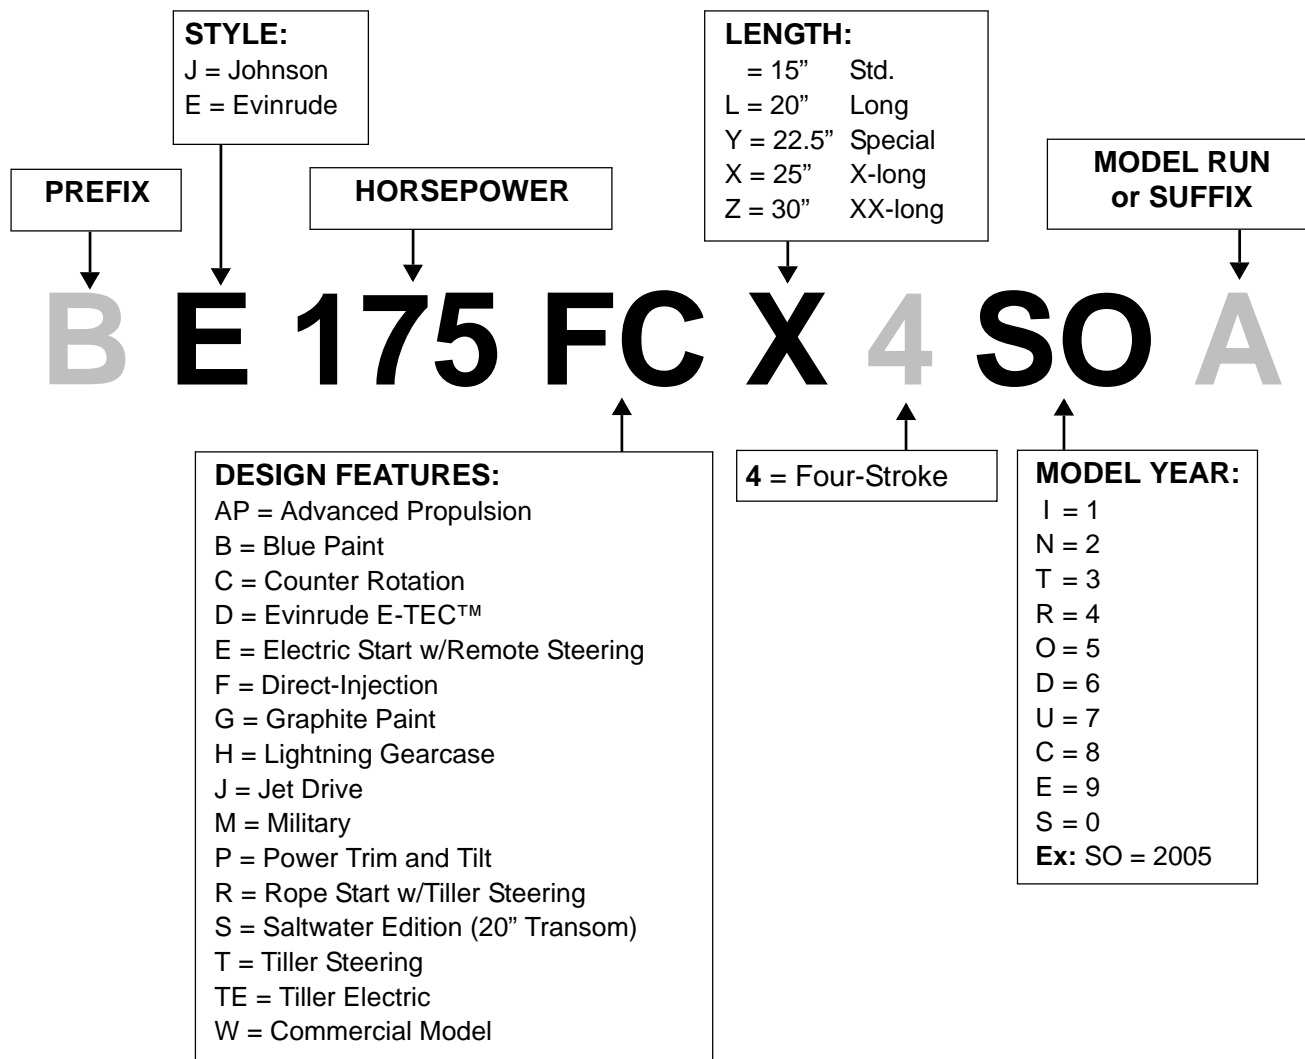

MODEL NUMBER DESIGNATION - OUTBOARDS

Model Years 1980-1998

Model Years 1999-2001

Model Years 2002 and Up

RECREATIONAL OUTBOARDS 1980-1999

1.2 HP Models

Model Number	Year
JCO-CDR	1986
EJR-CDR	1986
JCO-CUA	1987
EJR-CUA	1987
JCO-CCM	1988
EJR-CCM	1988
JCO-CE	1989
EJR-CE	1989
JCO-ES	1990
EJR-ES	1990