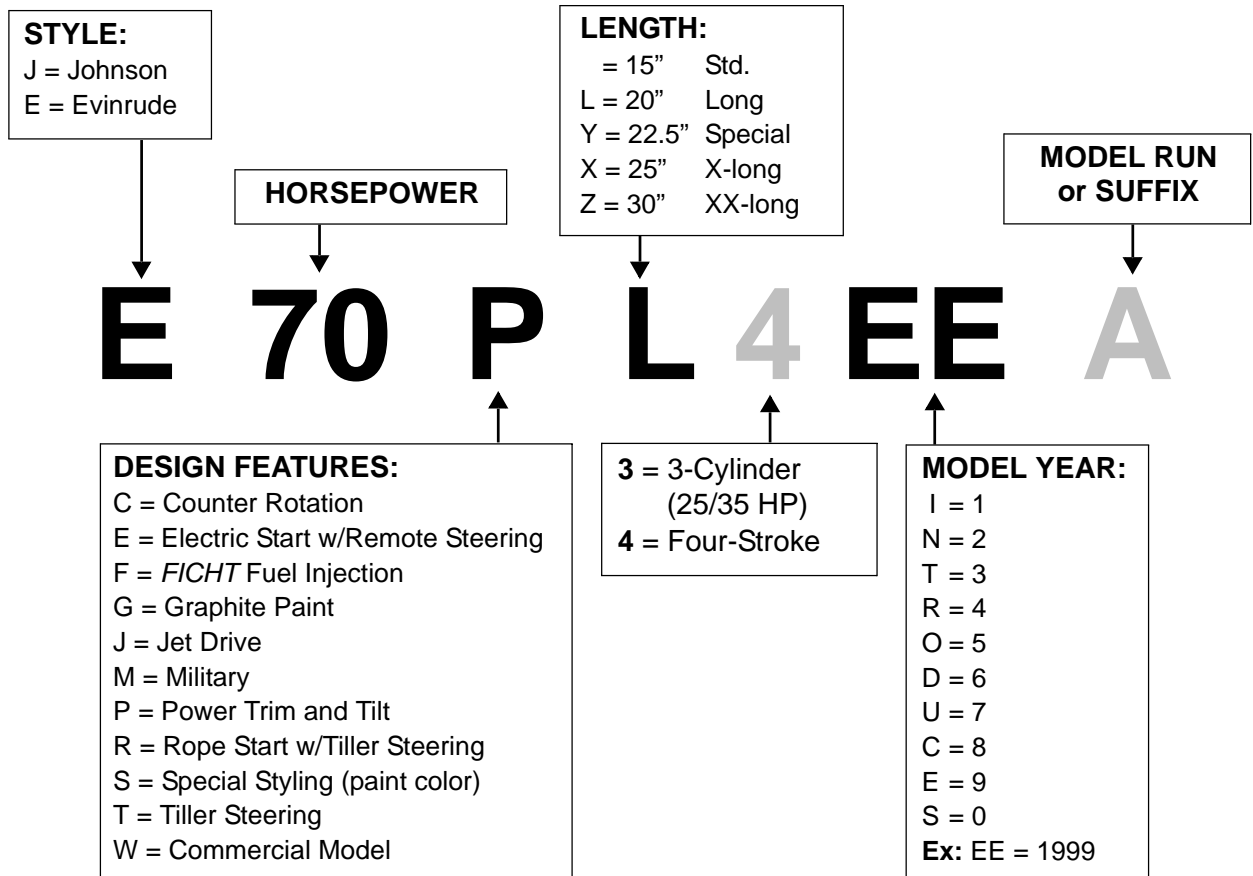

Model Years 1999-2001