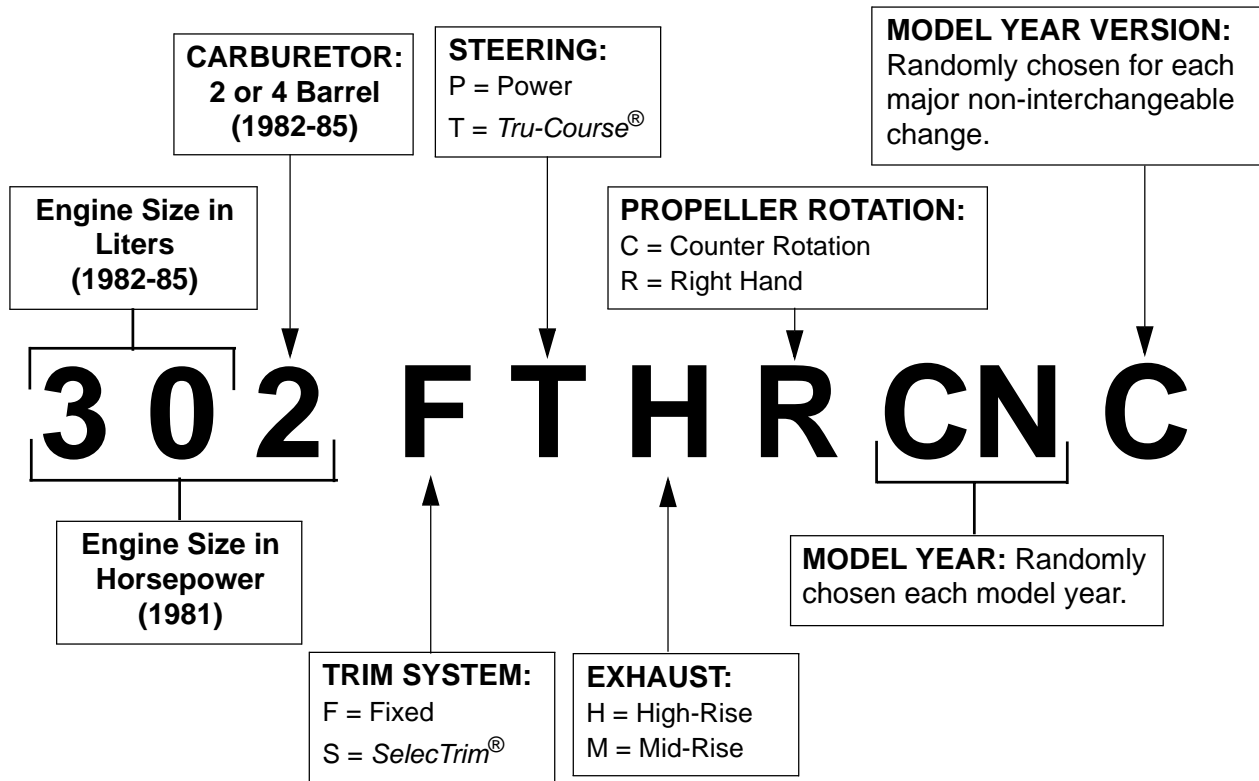

MODEL NUMBER DESIGNATION - STERN DRIVES

Model Years 1981-1985

<u>MODEL YEAR DESIGNATION</u>	<u>SALES YEAR</u>
CIF, CIS	1981
CNC, CNG	1982
CTR	1983
CRA, CRJ	1984
COM, COK	1985