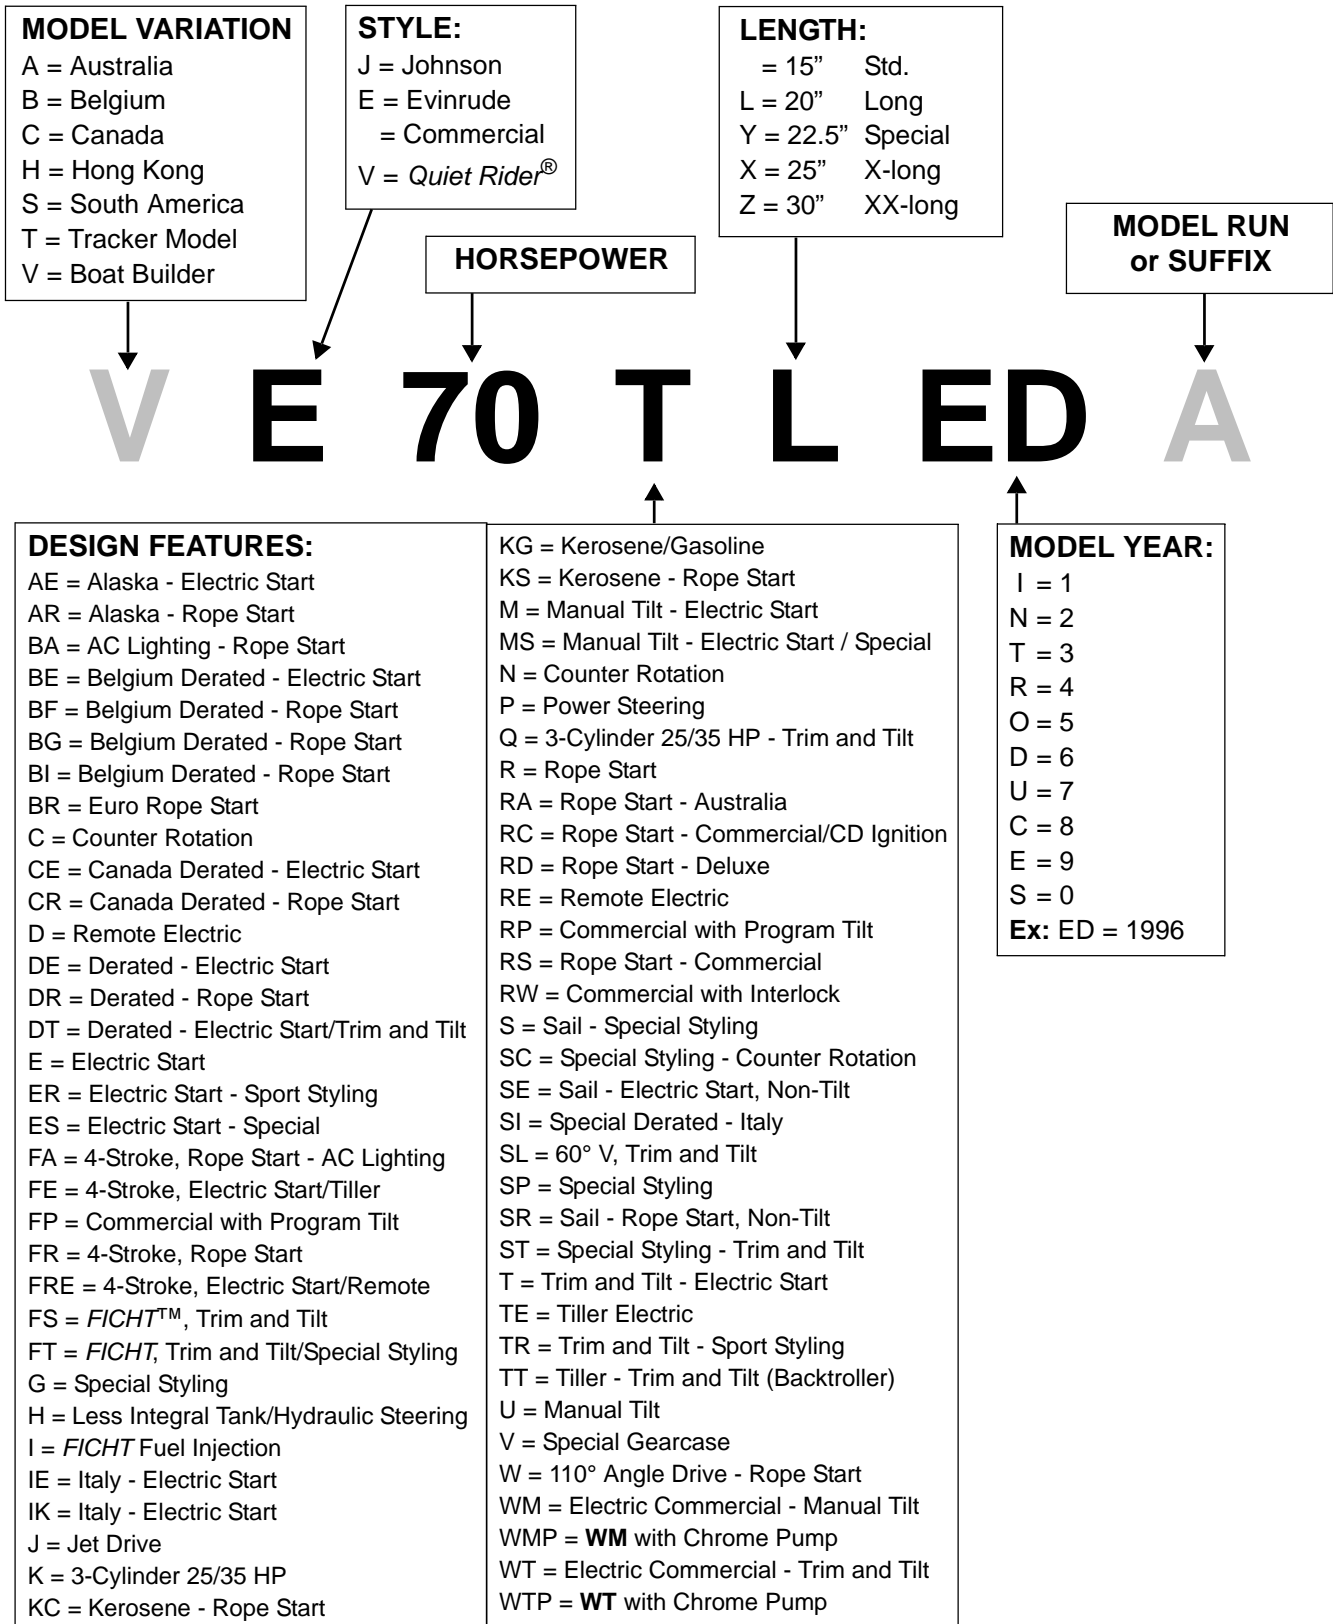

TABLE OF CONTENTS

MODEL NUMBER DESIGNATION - OUTBOARDS	2
MODEL YEARS 1980-1998	2
MODEL YEARS 1999-2001	3
MODEL YEARS 2002 AND UP	4
RECREATIONAL OUTBOARDS 1980-1999	5
RECREATIONAL OUTBOARDS 2000-2005	18
COMMERCIAL OUTBOARDS 1977-1999	32
COMMERCIAL OUTBOARDS 2000-2005	37
MILITARY OUTBOARDS 1980-2005	39
RACING OUTBOARDS 1967-1995	40
ELECTRIC OUTBOARDS 1974-1999	41
ELECTRIC OUTBOARDS 1999-2001	43
JOHNSON® RECREATIONAL OUTBOARDS 1922-1979	44
EVINRUDE® RECREATIONAL OUTBOARDS 1913-1979	49
OMC SEA DRIVE™ MODELS	61
TURBOJET™ MODELS	61
OMC ZEPHYR™ SAIL DRIVES	61
GALE MANUFACTURED PRODUCTS 1941-1963	62
MODEL NUMBER DESIGNATION - STERN DRIVES	65
MODEL YEARS 1981-1985	65
MODEL YEARS 1986-1993	66
OMC STERN DRIVES 1964-1993	67
OMC INBOARDS 1970-1982	73
BOATS, TRAILERS AND DIVING UNITS	75
SNOWMOBILES	78

MODEL NUMBER DESIGNATION - OUTBOARDS

Model Years 1980-1998