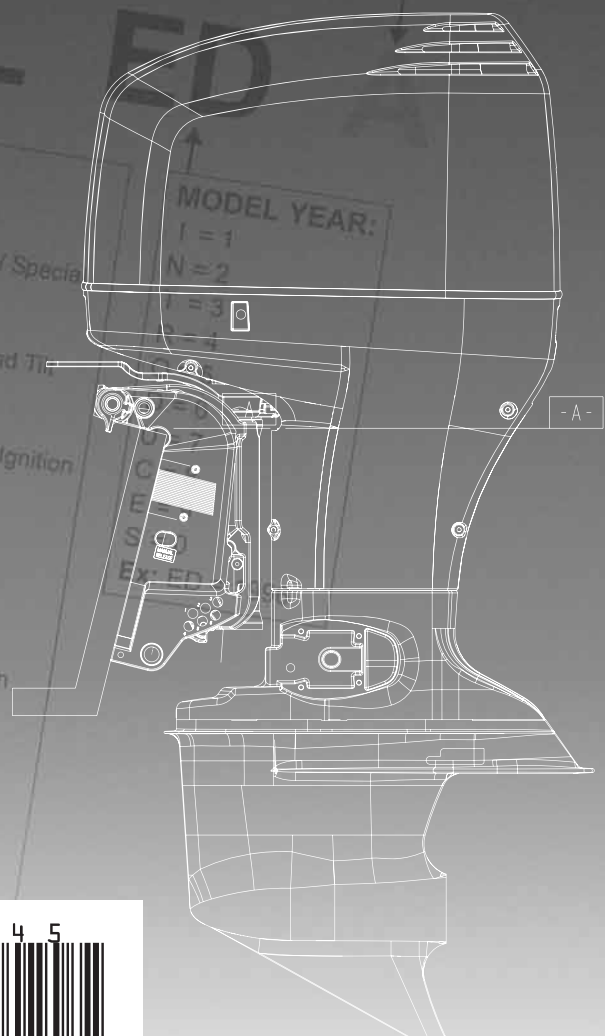

MODEL NUMBER

Model Years 1990-1998

MODEL VARIATION

STYLE

HORSEPOWER

MODEL RUN or SUFFIX

L = 30" Std.
Y = 27.5" Special
X = 25" X-long
Z = 31" XX-long

MODEL YEAR:
1 = 1
N = 2
1 = 3
1 = 4
1 = 5