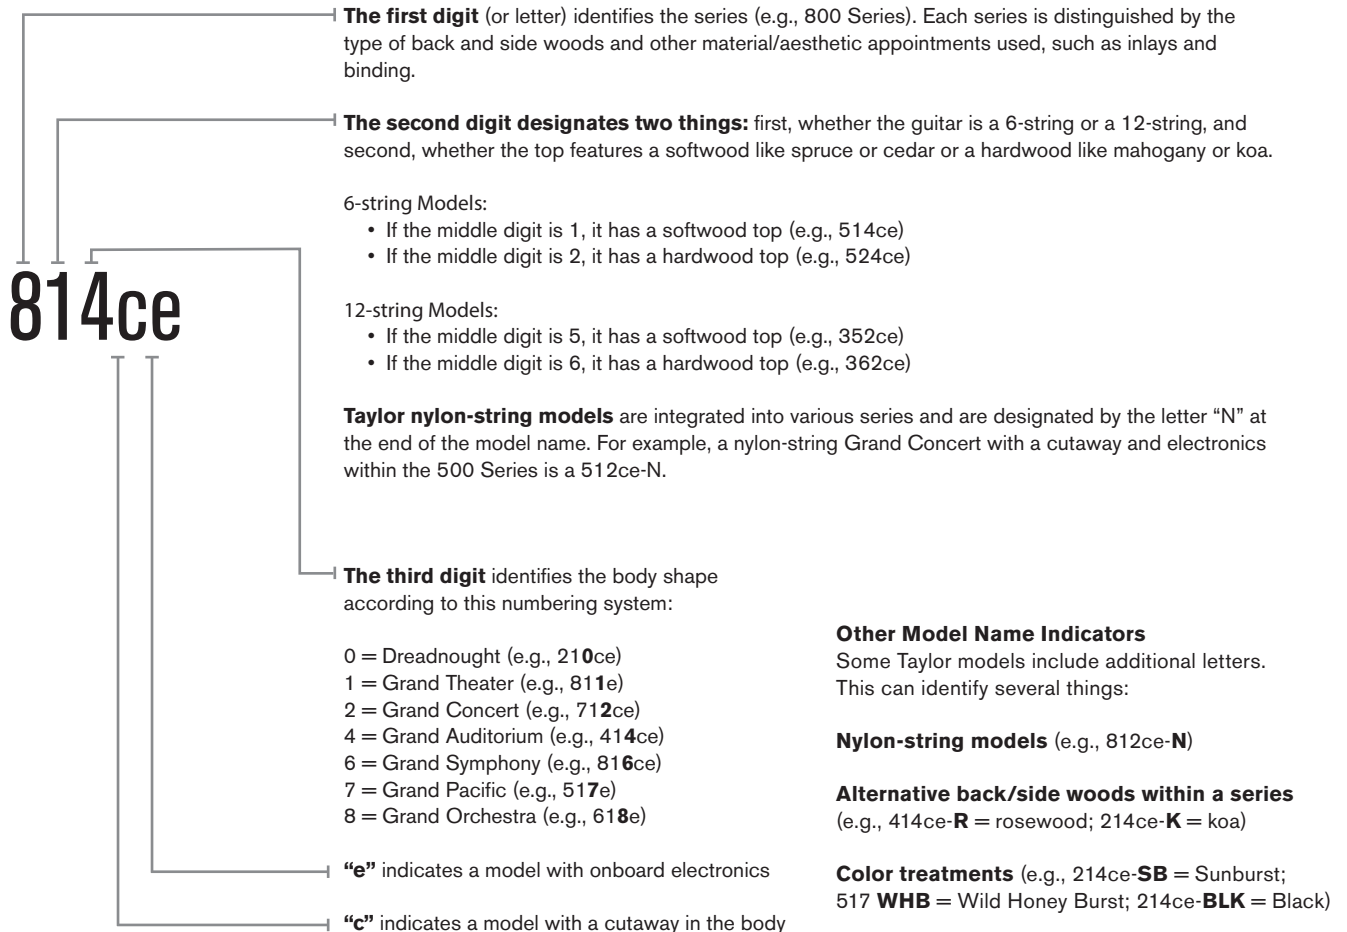

Contents

Models by Series / Pricing	4
Custom Program	8
Dimensions by Shape	9
Standard Model Options	10
Specifications	11

A Guide to Taylor Acoustic Model Numbers

Most Taylor acoustic models are organized by series, featuring the numerical 100 through 900 Series, along with our Baby, GS Mini, Academy, Grand Theater (GT), American Dream (AD), Koa (K) and Presentation (PS) Series. Here's how our model numbering system works: